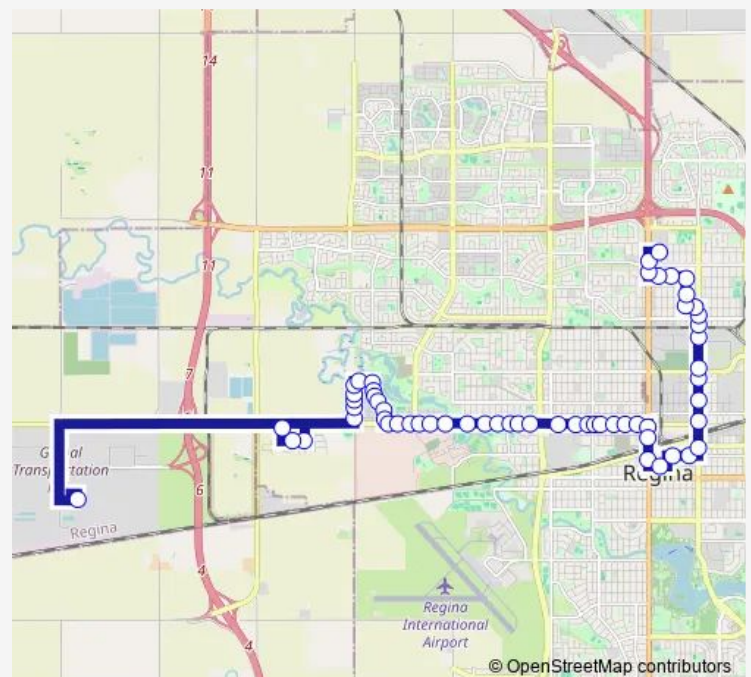

Rodenbush Dr @ Andrews Cr (Nb)

Rodenbush Dr @ Cullum Pl (Wb)

Rodenbush Dr @ Fairview Rd (Wb)

Rodenbush Dr @ Kowalchuck Cr (Wb)

Rodenbush Dr @ Broad St (Wb)

Rodenbush Dr @ Brandon Cr (Wb)

Rodenbush Dr @ Basin Cr (Sb)

Rodenbush Dr @ 12th Ave N (Sb)

Upland Dr @ Carmichael Rd (Sb)

Upland Dr @ Fairview Rd (Sb)

Upland Dr @ Spruceview Rd (Eb)

Route schedule

7th Ave N @ Smith St (Eb) — Canola Ave @ Alfalfa St (Wb)

Monday	06:00-01:10 ⁺¹
Tuesday	06:00-01:10 ⁺¹
Wednesday	06:00-01:10 ⁺¹
Thursday	06:00-01:10 ⁺¹
Friday	06:00-01:10 ⁺¹
Saturday	06:54-23:46
Sunday	07:30-17:40

Route info

Direction: 7th Ave N @ Smith St (Eb)

Stops: 84

Trip Duration: 1 hour 12 min

1 — Dieppe/Westerra - Broad North

Upland Dr @ Willowview Rd (Eb)

Upland Dr @ Oakview Rd (Eb)

Elmview Rd @ Broad St (Eb)

9th Ave N @ Broad St (Wb)

9th Ave N @ Kleisinger Cr (Wb)

Lorne St @ 9th Ave N (Sb)

Lorne St @ 8th Ave N (Sb)

Albert St @ 6th Ave N (Nb)

7th Ave N @ Smith St (Eb)

7th Ave N @ Cornwall St (Eb)

7th Ave N @ Hamilton St (Eb)