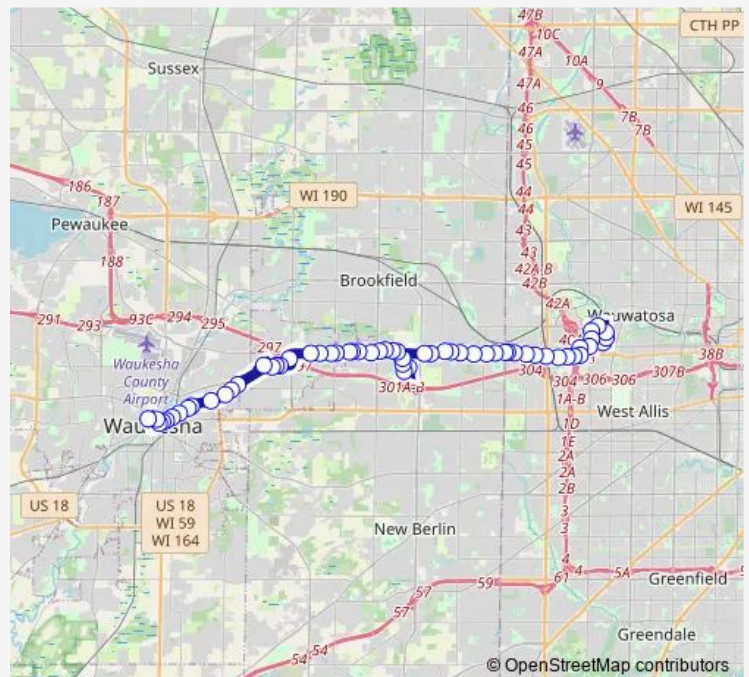

Bus 1

[Go to website](#)

Direction

Transit Center Bay A — Doyne & Coffey

62 stops

[Open route schedule](#)

- Transit Center Bay A
- Nw Barstow Street at Bank Street
- W Main Street at N East Avenue
- E Main Street at Pleasant Avenue
- E Main Street at N Hartwell Avenue
- E Main Street at Aurora Street
- E Main Street at Genesee Street
- Main And Perkins
- Main at Manhattan
- Main St at Nike Dr
- 1817 E Main Street
- E Main Street at Davidson Road
- Abbott Drive at Parklawn Drive
- Abbott Drive at Kossow Road
- Swenson Drive at Taco Bell
- Swenson Drive at Crossroads Circle
- Goerkes Corners Public Transit Station
- The Corners of Brookfield
- Aldi's-Brookfield
- Bluemound Road at Regency Court
- Bluemound Rd. at Mcdonald's

Route schedule

Transit Center Bay A — Doyne & Coffey

Monday	05:15-22:15
Tuesday	05:15-22:15
Wednesday	05:15-22:15
Thursday	05:15-22:15
Friday	05:15-22:15
Saturday	06:10-22:35
Sunday	07:05-21:11

Route info

Direction: Transit Center Bay A

Stops: 62

Trip Duration: 0 hour 45 min

Bluemound at Fiserv Dr.

Bluemound Road at Corporate Drive

Portillo's

Bluemound at Calhoun

The Plaza

Friday 05:15-23:15

Saturday 07:00-23:01

Sunday 07:27-21:31

Route info

Direction: Doyne & Coffey

Stops: 61

Trip Duration: 0 hour 50 min

Bluemound/Moorland Rd