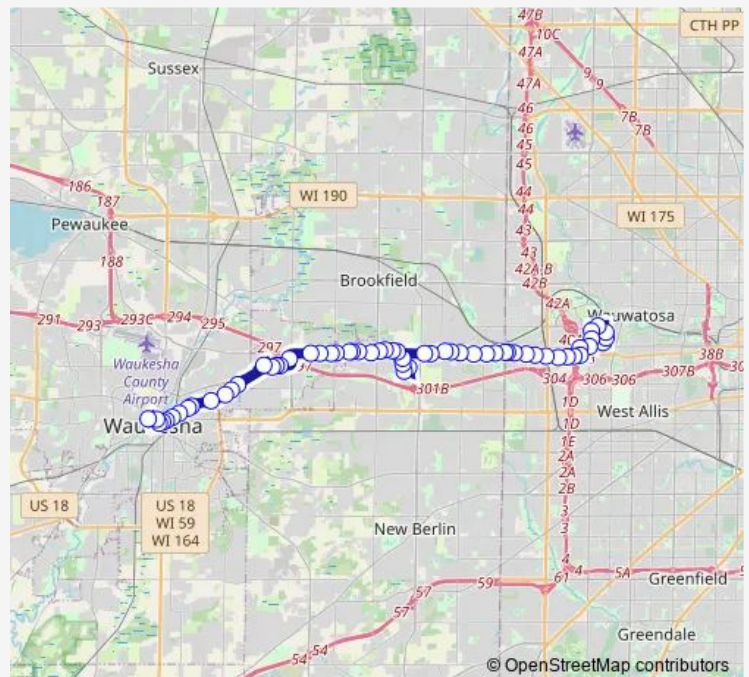

### Direction

Transit Center Bay C — Doyne & Coffey

62 stops

[Open route schedule](#)

- Transit Center Bay C
- Nw Barstow Street at Bank Street
- W Main Street at N East Avenue
- E Main Street at Pleasant Avenue
- E Main Street at N Hartwell Avenue
- E Main Street at Aurora Street
- E Main Street at Genesee Street
- Main And Perkins
- Main at Manhattan
- Main St at Nike Dr
- 1817 E Main Street
- E Main Street at Davidson Road
- Abbott Drive at Parklawn Drive
- Abbott Drive at Kossow Road
- Swenson Drive at Taco Bell
- Swenson Drive at Crossroads Circle
- Goerkes Corners Public Transit Station
- The Corners of Brookfield
- Aldi's-Brookfield
- Bluemound Road at Regency Court
- Bluemound Rd. at Mcdonald's

### Route schedule

Transit Center Bay C — Doyne & Coffey

Monday	05:15-22:15
Tuesday	05:15-22:15
Wednesday	05:15-22:15
Thursday	05:15-22:15
Friday	05:15-22:15
Saturday	06:10-22:35
Sunday	07:05-21:11

### Route info

Direction: Transit Center Bay C

Stops: 62

Trip Duration: 0 hour 50 min

Bluemound at Fiserv Dr.

Bluemound Road at Corporate Drive

Portillo's

Bluemound at Calhoun

The Plaza

16655 Bluemound Road (Squires li)

Bluemound Road at Executive Drive

Executive Dr at BMO Harris

Brookfield Square

Brookfield Square Drive at Executive

180 Exective Drive Brookfield

Executive Drive at Bluemound