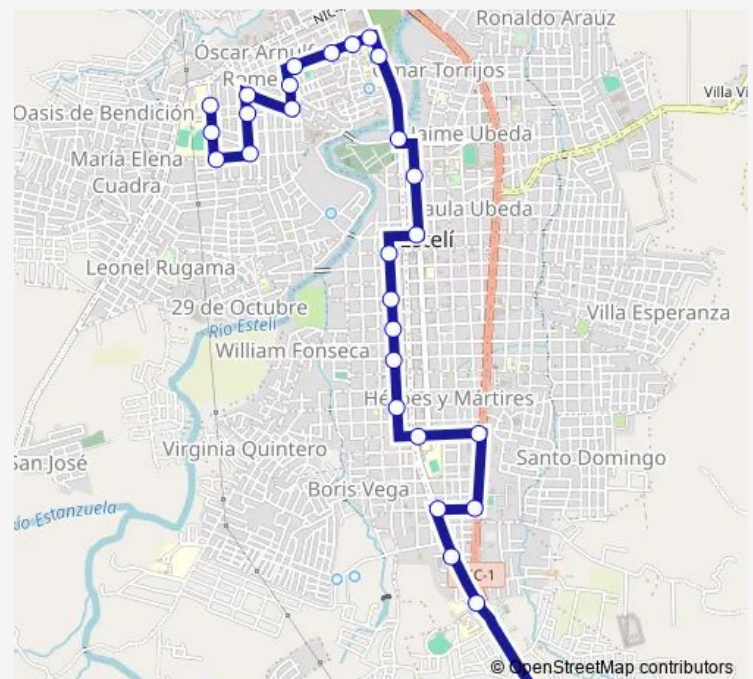

Thursday 05:40-18:50

Friday 05:40-18:50

Saturday 05:40-18:50

Sunday 06:20-17:40

Route info

Direction: Farem Norte

Stops: 28

Trip Duration: 0 hour 35 min

1 — Rosario - Hospital

Mercado / Colegio Norte

Erwin / Cotran Norte

Hotel Panorama / Cotran Sur

Los Tinajones / Las Vegas

Pepsi

Centro de Salud / Nacional

Hospital

Direction

Hospital — Farem Norte

31 stops

[Open route schedule](#)

Hospital

Los Materiales

El Maranatha / Los Pipitos

Centro de Salud / Nacional

Tuesday 06:15-19:25

Wednesday 06:15-19:25

Thursday 06:15-19:25

Friday 06:15-19:25

Saturday 06:15-19:25

Sunday 06:55-18:25

Route info

Direction: Hospital