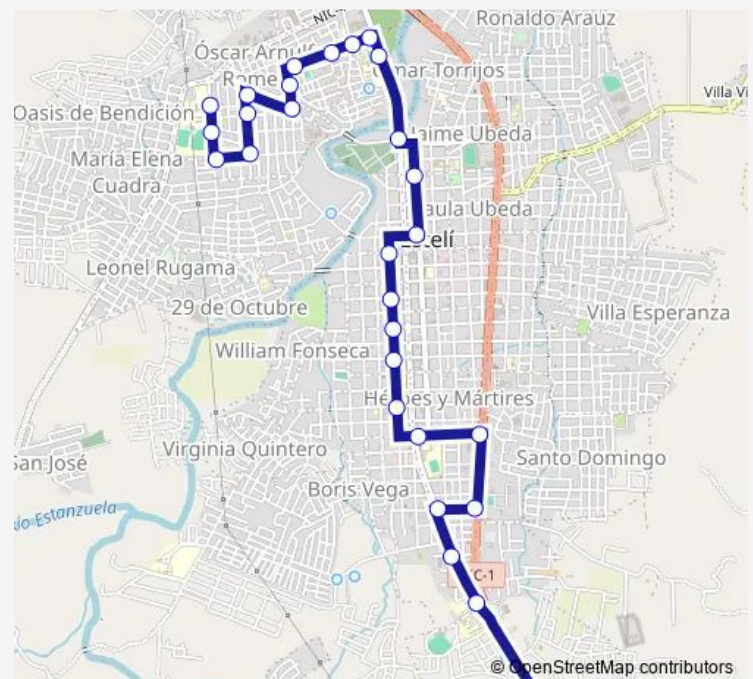

### Direction

Farem Norte — Hospital

28 stops

[Open route schedule](#)

Farem Norte

Farem Sur

Vuelta de la Farmacia

Reino de Suecia

### Route schedule

Farem Norte — Hospital

Monday 05:40-18:50

Tuesday 05:40-18:50

Wednesday 05:40-18:50

Thursday 05:40-18:50

Friday 05:40-18:50

Saturday 05:40-18:50

### Route info

Direction: Farem Norte

Stops: 28

Trip Duration: 0 hour 35 min

1 — Rosario - Hospital

Mercado / Colegio Norte

Erwin / Cotran Norte

Hotel Panorama / Cotran Sur

## Route info

Direction: Hospital

Stops: 31

Trip Duration: 0 hour 35 min

Vuelta del Diablo

Escuela del Rosario

Reino de Suecia

Vuelta de la Farmacia