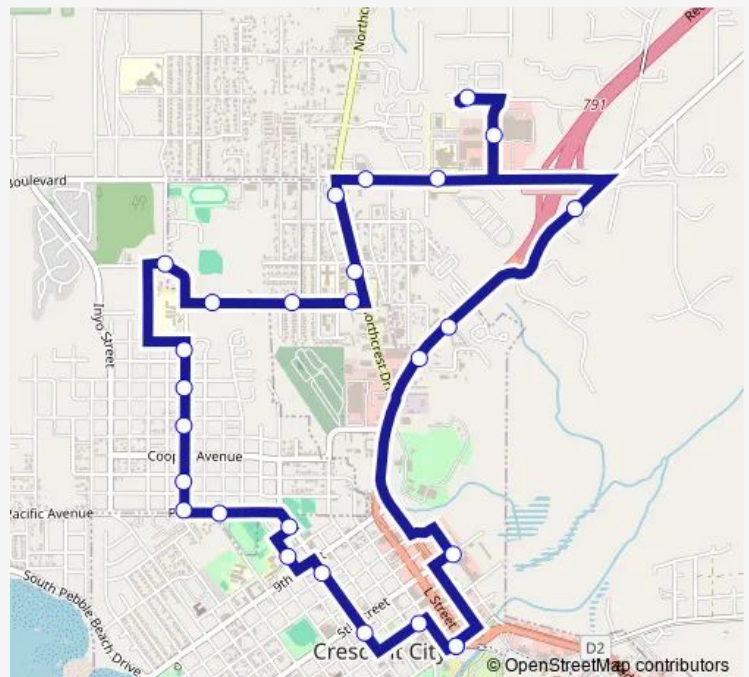

East Harding & California

Harding & El Dorado

Del Norte High School - El Dorado Street at Small Ave

El Dorado & Hamilton

El Dorado & Mcnamara

El Dorado & Murphy

El Dorado & Lauff

El Dorado & Pacific

Pacific & E Street

Route schedule

Cultural Center Transit Hub — Cultural Center Transit Hub

Monday 07:00-17:30

Tuesday 07:00-17:30

Wednesday 07:00-17:30

Thursday 07:00-17:30

Friday 07:00-17:30

Saturday —

Sunday —

Route info

Direction: Cultural Center Transit Hub

Stops: 27

Trip Duration: 0 hour 25 min

1 — Route 1-Blue Wal-Mart / Dnhs College

H & 11th Street

G Street at 10th Street (Crescent Elk Middle School)

Veterans' Hall (H & 8th Street)

H & 4th Street

3rd & K Street

Cultural Center Transit Hub

1 Bus time schedules and route maps are available in an offline PDF at busmaps.com. Use the busmaps.com website to see live bus times, train schedule or subway schedule, and step-by-step directions for all public transit in Crescent City