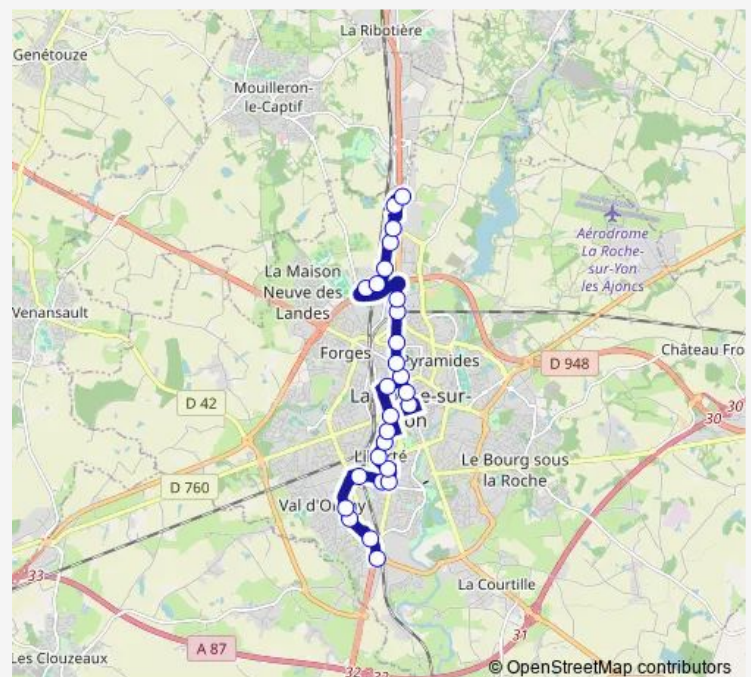

Bus 1 Atinéa - Tournefou

[Go to website](#)

Direction

Atinéa — Tournefou

28 stops

[Open route schedule](#)

- Atinéa
- Niépce
- Flâneries
- Europe
- Lebon
- Château d'eau
- Gustave Zédé
- St Francois
- Etablières
- Aquitaine
- Gutenberg
- Point du Jour
- Ney
- Napoléon Crocodile
- Foch
- Montessori
- Vendée
- Guard
- Curie
- Liberté
- Rouillé

Route schedule

Atinéa — Tournefou

Monday	06:48-20:16
Tuesday	06:48-20:16
Wednesday	06:48-20:16
Thursday	06:48-20:16
Friday	06:48-20:16
Saturday	07:17-20:15
Sunday	—

Route info

Direction: Atinéa

Stops: 28

Trip Duration: 0 hour 49 min

Direction

Tournefou — Atinéa

27 stops

[Open route schedule](#)

Tournefou

Denant

Duchesne

Commerce

Tuesday 06:31-20:11

Wednesday 06:31-20:11

Thursday 06:31-20:11

Friday 06:31-20:11

Saturday 07:14-20:11

Sunday —

Route info

Direction: Tournefou