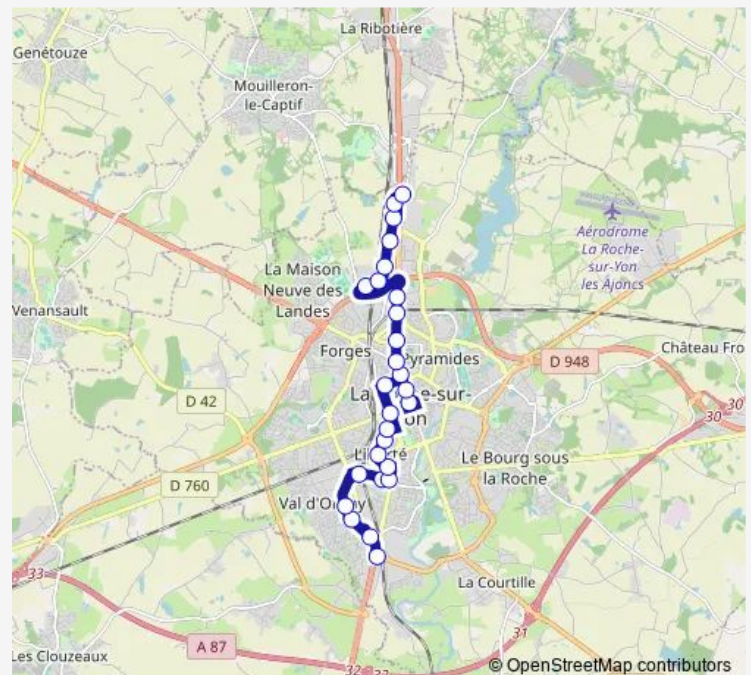

Curie

Liberté

Rouillé

Route schedule

Atinéa — Tournefou

Monday 06:48-20:16

Tuesday 06:48-20:16

Wednesday 06:48-20:16

Thursday 06:48-20:16

Friday 06:48-20:16

Saturday 07:17-20:15

Sunday —

Route info

Direction: Atinéa

Stops: 28

Trip Duration: 0 hour 41 min

1 — Atinéa - Tournefou

Moulin de la Garde

Rosa Parks

Afpa

Commerce

Duchesne

Denant

Tournefou

Direction

Tournefou — Atinéa

27 stops

[Open route schedule](#)

Tournefou

Denant

Duchesne

Commerce