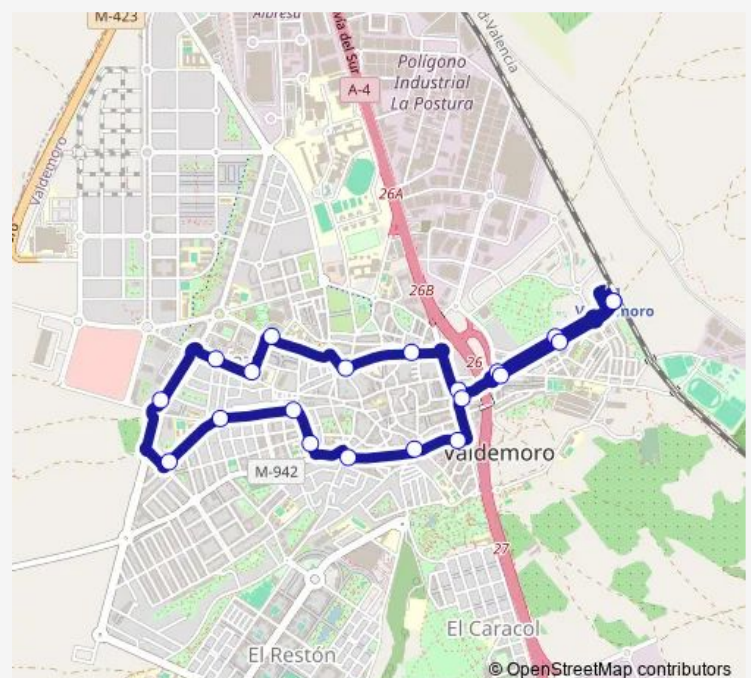

### Route schedule

PºESTACIÓN-EST.VALDEMORO —  
PºESTACIÓN-EST.VALDEMORO

Monday	03:15-22:30
Tuesday	03:15-22:30
Wednesday	03:15-22:30
Thursday	03:15-22:30
Friday	03:15-22:30
Saturday	04:15-21:15
Sunday	05:15-21:15

### Route info

Direction: PºESTACIÓN-EST.VALDEMORO

Stops: 21

Trip Duration: 0 hour 9 min

1 — Circular (Ffcc-Ambulatorio-Ffcc)

1 Bus time schedules and route maps are available in an offline PDF at [busmaps.com](https://busmaps.com). Use the [busmaps.com](https://busmaps.com) website to see live bus times, train schedule or subway schedule, and step-by-step directions for all public transit in Valdemoro