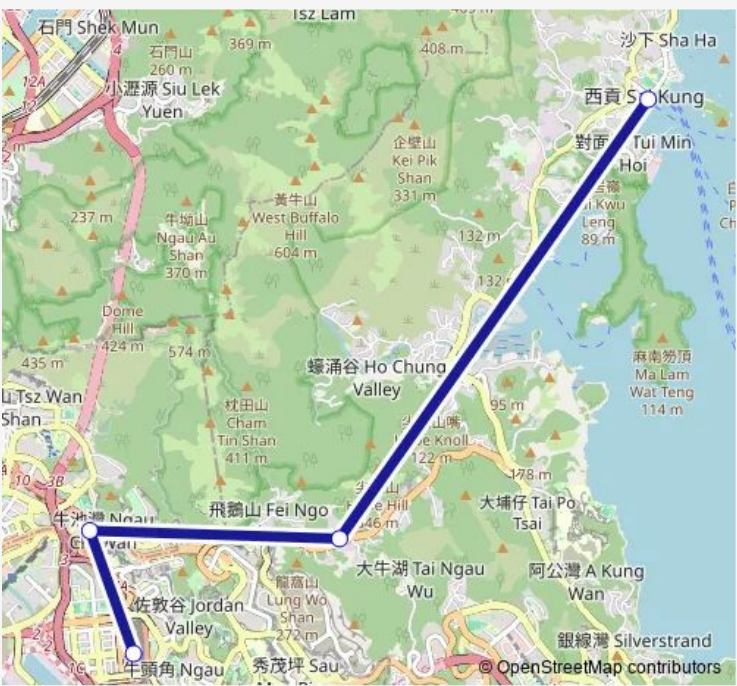

**Bus 1 SAI Kung - Kowloon BAY (Telford Gardens)**

[Go to website](#)

**Direction**  
 FUK MAN Road Public Light BUS Terminus, Outside King WAH Building — Telford Plaza Phase II, Ground Floor|Telford Plaza Phase IL, Ground Floor|Kowloon BAY (Telford Garden)  
 8 stops  
[Open route schedule](#)

- FUK MAN Road Public Light BUS Terminus, Outside King WAH Building
- Hiram'S Highway, Outside Hebe Haven Yacht Club
- Hiram'S Highway, Opposite Marina Cove|Hiram'S Highway, Outside Marina Cove
- CLEAR WATER BAY ROAD, OPPOSITE LAS PINADAS
- CLEAR WATER BAY ROAD, NEAR TSENG LAN SHUE|CLEAR WATER BAY ROAD, TSENG LAN SHUE
- Choi WAN Commercial Complex, Clear Water BAY Road |Choi WAN Commercial Complex, Clear Water BAY Road|Choi WAN Commercial Complex, Clear Water BAY Road
- Clear Water BAY Road (Westbound), AT THE LAY-BY Outside Hung Shek House, Ping Shek Estate |Clear Water BAY Road, Outside Tsuen Shek House, Ping Shek Estate|Clear Water BAY Road (Westbound), AT THE LAY-BY Outside Hung Shek House, Ping Shek Estate |Clear Water BAY Road, Near Tsuen Shek House, Ping Shek Estate
- Telford Plaza Phase II, Ground Floor|Telford Plaza Phase IL, Ground Floor|Kowloon BAY (Telford Garden)

**Route schedule**  
 FUK MAN Road Public Light BUS Terminus, Outside King WAH Building — Telford Plaza Phase II, Ground Floor|Telford Plaza Phase IL, Ground Floor|Kowloon BAY (Telford Garden)

|           |             |
|-----------|-------------|
| Monday    | 06:30-22:00 |
| Tuesday   | 06:30-22:00 |
| Wednesday | 06:30-22:00 |
| Thursday  | 06:30-22:00 |
| Friday    | 06:30-22:00 |
| Saturday  | 06:30-22:00 |
| Sunday    | 06:30       |

**Route info**  
 Direction: FUK MAN Road Public Light BUS Terminus, Outside King WAH Building  
 Stops: 8  
 Trip Duration: 0 hour 27 min