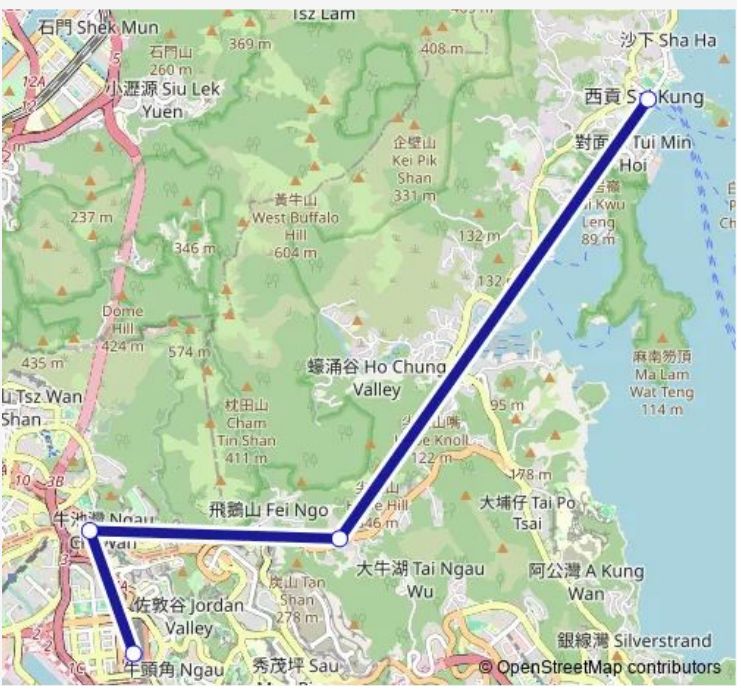

Bus 1 SAI Kung - Kowloon BAY (Telford Gardens)

[Go to website](#)

Direction
 FUK MAN Road Public Light BUS Terminus, Outside King WAH Building — Telford Plaza Phase II, Ground Floor|Telford Plaza Phase IL, Ground Floor|Kowloon BAY (Telford Garden)
 8 stops
[Open route schedule](#)

- FUK MAN Road Public Light BUS Terminus, Outside King WAH Building
- Hiram'S Highway, Outside Hebe Haven Yacht Club
- Hiram'S Highway, Opposite Marina Cove|Hiram'S Highway, Outside Marina Cove
- Clear Water BAY Road, Opposite LAS Pinadas
- Clear Water BAY Road, Near Tseng LAN Shue|Clear Water BAY Road, Tseng LAN Shue
- Choi WAN Commercial Complex, Clear Water BAY Road |Choi WAN Commercial Complex, Clear Water BAY Road|Choi WAN Commercial Complex, Clear Water BAY Road |Choi WAN Commercial Complex, Clear Water BAY Road
- Clear Water BAY Road, Outside Tsuen Shek House, Ping Shek Estate|Clear Water BAY Road (Westbound), AT THE LAY-BY Outside Hung Shek House, Ping Shek Estate |Clear Water BAY Road (Westbound), AT THE LAY-BY Outside Hung Shek House, Ping Shek Estate |Clear Water BAY Road, Near Tsuen Shek House, Ping Shek Estate|Clear Water BAY Road, Near Tsuen Shek House, Ping Shek Estate
- Telford Plaza Phase II, Ground Floor|Telford Plaza Phase IL, Ground Floor|Kowloon BAY (Telford Garden)

Route schedule
 FUK MAN Road Public Light BUS Terminus, Outside King WAH Building — Telford Plaza Phase II, Ground Floor|Telford Plaza Phase IL, Ground Floor|Kowloon BAY (Telford Garden)

Monday	06:30-22:00
Tuesday	06:30-22:00
Wednesday	06:30-22:00
Thursday	06:30-22:00
Friday	06:30-22:00
Saturday	06:30-22:00
Sunday	06:30

Route info
 Direction: FUK MAN Road Public Light BUS Terminus, Outside King WAH Building
 Stops: 8
 Trip Duration: 0 hour 30 min

Direction

Telford Plaza Phase II, Ground Floor|Telford Plaza Phase IL, Ground Floor|Kowloon BAY (Telford Garden) — FUK MAN Road Public Light BUS Terminus, Outside King WAH Building