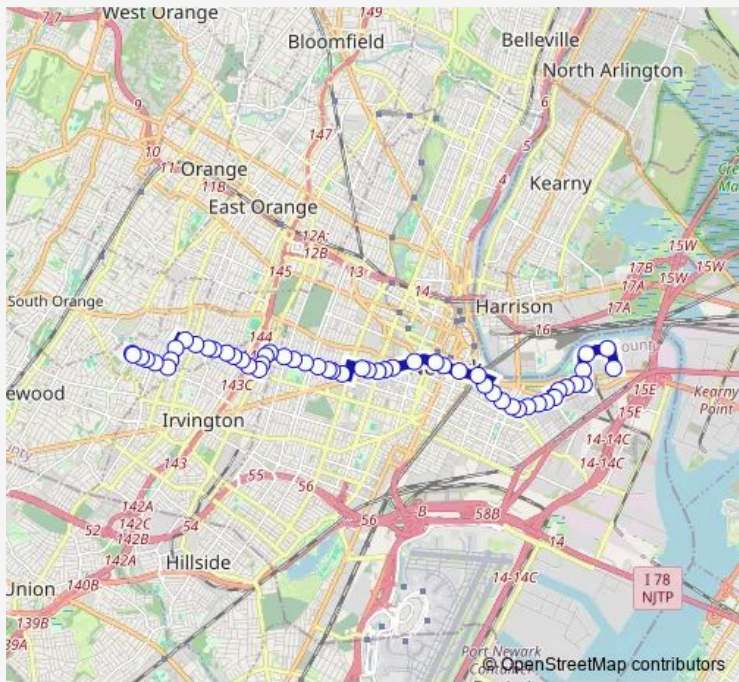

Direction
 South 20th ST Loop AT 16th Ave — Montgomery ST AT Greene St

60 stops

[Open route schedule](#)

- South 20th ST Loop AT 16th Ave
- 16th AVE AT 18th St
- 16th AVE AT South 16th St
- 16th AVE AT South 13th St
- 16th AVE AT South 10th St
- 16th AVE AT South 7TH St
- 16th AVE AT Littleton Ave
- 16th AVE AT Bergen St
- 15TH AVE AT BRUCE ST
- 15th AVE AT Bedford St
- Springfield AVE AT Irvine Turner Blvd
- Springfield AVE AT Prince St
- Springfield AVE AT Broome St
- Springfield AVE AT MLK JR Blvd
- Springfield AVE AT Branford Pl
- Market ST AT Washington St
- Market ST AT Broad St
- Market ST AT Mulberry St
- Market ST AT Mccarter Hwy
- Eastbound Market ST Under Bridge
- Ferry ST AT Union St

Route schedule
 South 20th ST Loop AT 16th Ave — Montgomery ST AT Greene St

Monday	05:07-20:29
Tuesday	05:07-20:29
Wednesday	05:07-20:29
Thursday	05:07-20:29
Friday	05:07-20:29
Saturday	08:59
Sunday	—

Route info
 Direction: South 20th ST Loop AT 16th Ave
 Stops: 60
 Trip Duration: 1 hour 3 min