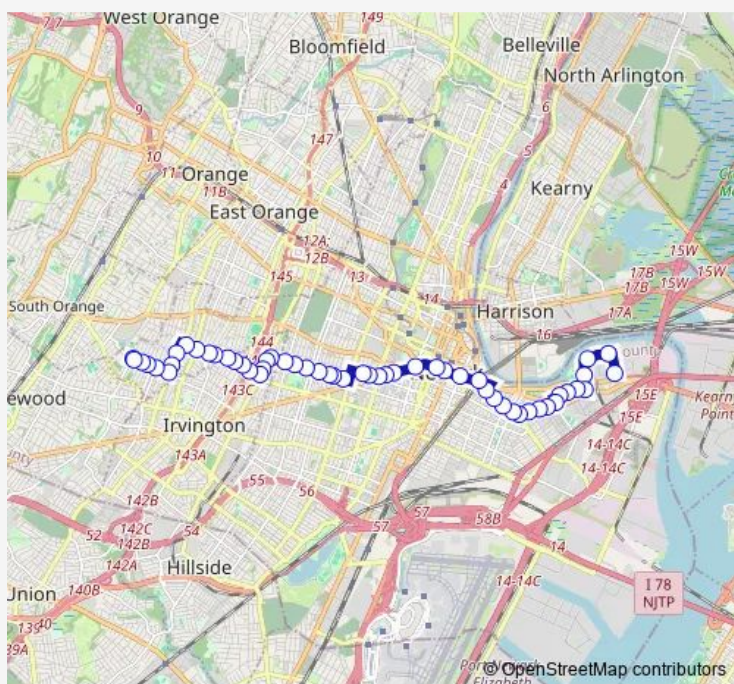

Direction

IVY Hill Loop (MT Vernon Pl) — Journal Square Transportation Center

75 stops

[Open route schedule](#)

- IVY Hill Loop (MT Vernon Pl)
- MT. Vernon PL AT Norman Rd
- MT. Vernon PL AT Kerrigan Blvd
- MT. Vernon PL AT Sandford Ave
- Sanford AVE AT IVY St
- Sanford AVE AT Lenox St
- 18th AVE AT Mead St
- 18th AVE AT Stuyvesant Ave
- 18th AVE AT Sunset Ave
- 18th AVE AT West END Ave
- 18th AVE AT Vermont Ave
- 18th AVE AT Columbia Ave
- 18th AVE AT Myrtle Ave
- 18th AVE AT Eastern Pkwy
- Grove ST AT 17th Ave
- Grove ST AT 16th Ave
- 16th AVE AT 22nd St
- South 20th ST Loop AT 16th Ave
- 16th AVE AT 18th St
- 16th AVE AT South 16th St
- 16th AVE AT South 13th St

Route schedule

IVY Hill Loop (MT Vernon Pl) — Journal Square Transportation Center

Monday	—
Tuesday	—
Wednesday	—
Thursday	—
Friday	—
Saturday	—
Sunday	08:49-01:52 ⁺¹

Route info

Direction: IVY Hill Loop (MT Vernon Pl)

Stops: 75

Trip Duration: 1 hour 7 min

16th AVE AT South 10th St

16th AVE AT South 7TH St

16th AVE AT Littleton Ave

16th AVE AT Bergen St

15th AVE AT Bruce St

15th AVE AT Bedford St

Springfield AVE AT Irvine Turner Blvd

Springfield AVE AT Prince St

Springfield AVE AT Broome St

Springfield AVE AT MLK JR Blvd

Springfield AVE AT Branford Pl

Market ST AT Washington St

Market ST AT Broad St