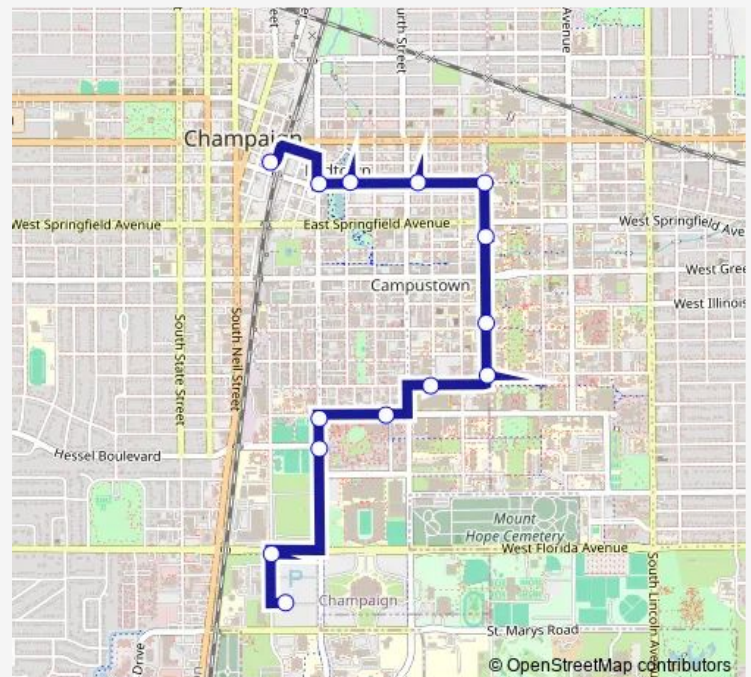

First & Stadium (SE Corner)

First & Gregory (SE Corner)

Gregory at Ikenberry Commons (South)

Fifth & Armory (SW Corner)

Armory & Wright (NE Far Side)

Transit Plaza (SE Platform)

Wright & Healey (East Side)

White & Wright (SE Corner)

Tuesday 06:51-18:42

Wednesday 06:51-18:42

Thursday 06:51-18:42

Friday 06:51-18:42

Saturday —

Sunday —

Route info

Direction: Lot E-14 (North Shelter)

Stops: 14

Trip Duration: 0 hour 18 min

1 — Yellow

Direction

Illinois Terminal (Platform C) — Lot E-14 (North Shelter)

13 stops

[Open route schedule](#)

Illinois Terminal (Platform C)

Logan & First (SW Corner)

White & Second (SE Far Side)

White Street Mid-Block (South Side)

Wright & Stoughton (NW Corner)

Wright & Healey (NW Corner)

Transit Plaza (SW Platform)

Wright & Chalmers (NW Corner)