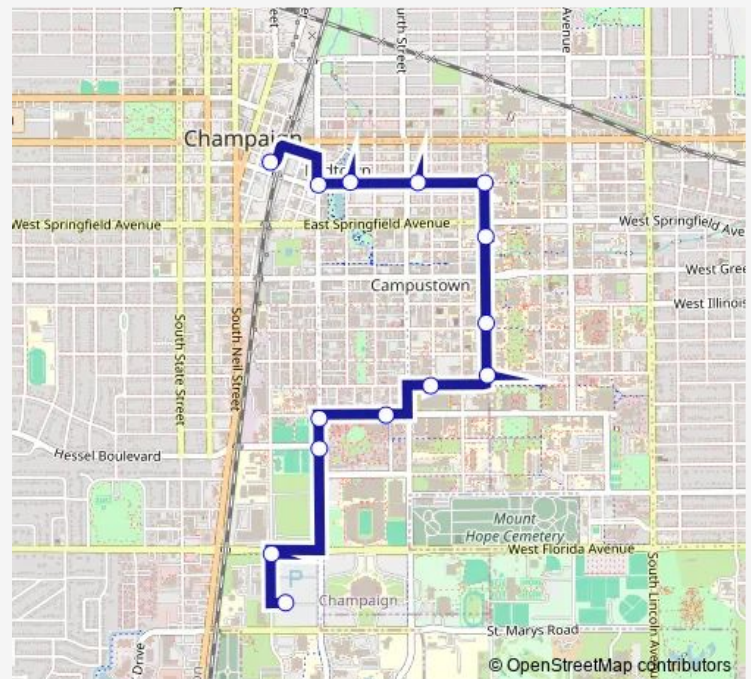

Gregory at Ikenberry Commons (South)

Fifth & Armory (SW Corner)

Armory & Wright (NE Far Side)

Transit Plaza (SE Platform)

Wright & Healey (East Side)

White & Wright (SE Corner)

White Street Mid-Block (North Side)

White & Second (NE Corner)

White & First (NE Corner)

Illinois Terminal (Platform C)

### Route schedule

Lot E-14 (North Shelter) — Illinois Terminal (Platform C)

Monday 06:51-18:42

Tuesday 06:51-18:42

Wednesday 06:51-18:42

Thursday 06:51-18:42

Friday 06:51-18:42

Saturday —

### Route info

Direction: Lot E-14 (North Shelter)

Stops: 14

Trip Duration: 0 hour 18 min

1 — Yellow Hopper