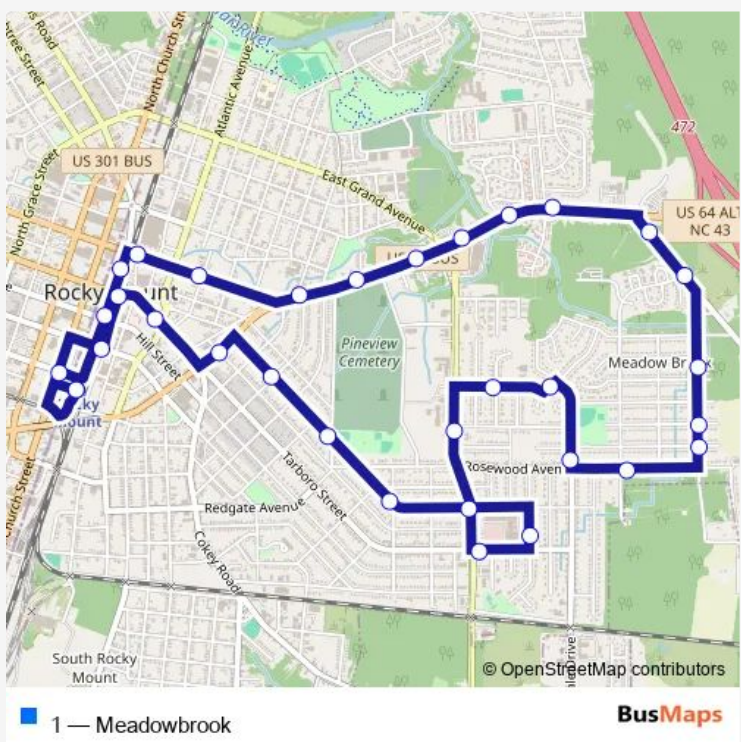

Bus 1 Meadowbrook

[Go to website](#)

Direction
 Downtown Transfer Center — Downtown Transfer Center
 33 stops
[Open route schedule](#)

- Downtown Transfer Center
- Church & Hammond
- Marigold & Main - Eastbound
- Main St. & Taboro - Northbound
- Taboro & Atlantic Ave. - Eastbound
- Raleigh & Sycamore
- Eastern & Daughtry
- Eastern & Pineview
- Eastern & Holder
- Eastern Ave. & N. Fairview Rd. - Southbound
- Tarboro St & Oakwood Shopping Center
- Oakwood Shopping Center
- N Fairfield Rd & Bedford Rd
- Windsor & Salisbury
- Marlee & Glendale
- Glendale & Rosewood
- Rosewood & Dreaver
- Courtland Ave. & Beverly Rd.
- Courtland Ave. & Bedford Rd.
- Courtland Ave. & Fletcher Dr.
- Meadowbrook Road And Dreaver

Route schedule
 Downtown Transfer Center — Downtown Transfer Center

Monday	07:15-18:15
Tuesday	07:15-18:15
Wednesday	07:15-18:15
Thursday	07:15-18:15
Friday	07:15-18:15
Saturday	09:15-17:15
Sunday	—

Route info
 Direction: Downtown Transfer Center
 Stops: 33
 Trip Duration: 0 hour 30 min

Meadowbrook Rd. & Raleigh Blvd.

E Raleigh Blvd. & Stokes St.

E Raleigh Blvd. & Pinehurst Dr. (Weeks Armstrong Apts)

Raleigh Blvd. & E. Grand - Westbound

Raleigh Blvd & Orange St - Westbound

Raleigh Blvd & Matthews St - Westbound

E Raleigh Blvd & Coleman Ave

E. Thomas St. & Lexington St.

E. Thomas St. & N. Washington St.

Main & PNC Bank - Southbound

Main & Western Ave. - Southbound

Downtown Transfer Center

1 Bus time schedules and route maps are available in an offline PDF at busmaps.com. Use the busmaps.com website to see live bus times, train schedule or subway schedule, and step-by-step directions for all public transit in Rocky Mount