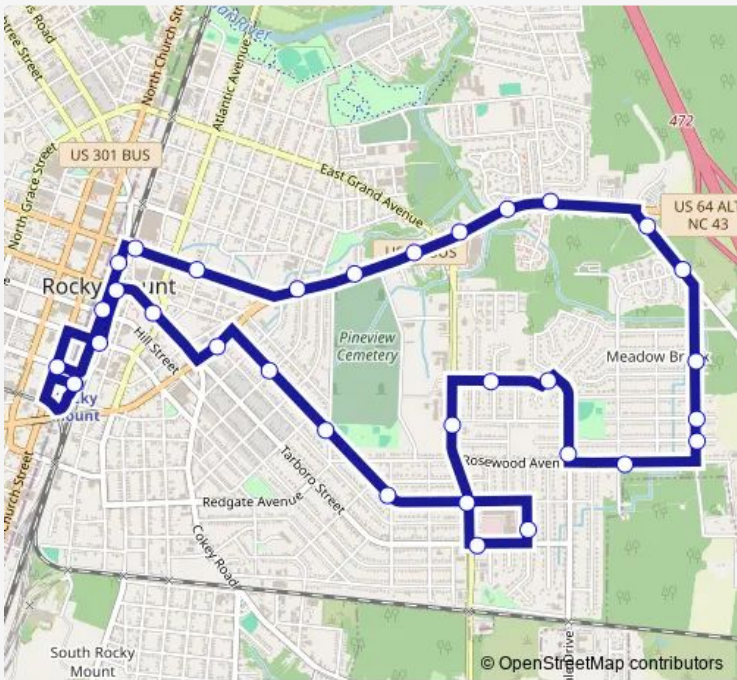

Bus 1 Meadowbrook

[Go to website](#)

Direction
 Downtown Transfer Center — Downtown Transfer Center
 33 stops
[Open route schedule](#)

- Downtown Transfer Center
- Church & Hammond
- Marigold & Main - Eastbound
- Main St. & Taboro - Northbound
- Taboro & Atlantic Ave. - Eastbound
- Raleigh & Sycamore
- Eastern & Daughtry
- Eastern & Pineview
- Eastern & Holder
- Eastern Ave. & N. Fairview Rd. - Southbound
- Tarboro St & Oakwood Shopping Center
- Oakwood Shopping Center
- N Fairfield Rd & Bedford Rd
- Windsor & Salisbury
- Marlee & Glendale
- Glendale & Rosewood
- Rosewood & Dreaver
- Courtland Ave. & Beverly Rd.
- Courtland Ave. & Bedford Rd.
- Courtland Ave. & Fletcher Dr.
- Meadowbrook Road And Dreaver

Route schedule
 Downtown Transfer Center — Downtown Transfer Center

Monday	07:15-18:15
Tuesday	07:15-18:15
Wednesday	07:15-18:15
Thursday	07:15-18:15
Friday	07:15-18:15
Saturday	09:15-17:15
Sunday	—

Route info
 Direction: Downtown Transfer Center
 Stops: 33
 Trip Duration: 0 hour 30 min

1 — Meadowbrook BusMaps

Meadowbrook Rd. & Raleigh Blvd.

E Raleigh Blvd. & Stokes St.

E Raleigh Blvd. & Pinehurst Dr. (Weeks Armstrong Apts)

Raleigh Blvd. & E. Grand - Westbound

Raleigh Blvd & Orange St - Westbound

Raleigh Blvd & Matthews St - Westbound

E Raleigh Blvd & Coleman Ave

E. Thomas St. & Lexington St.

E. Thomas St. & N. Washington St.

Main & PNC Bank - Southbound

Main & Western Ave. - Southbound

Downtown Transfer Center