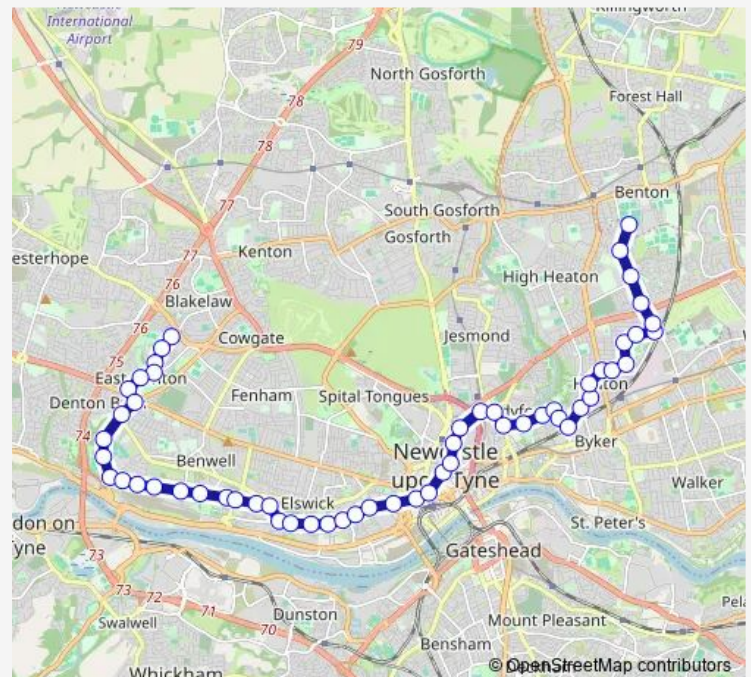

Warwick Street-Stratford Road

Warwick Street-Stadium

Portland Road-Shield Court

Route schedule

Coach Lane Campus East — Pooley Road

Monday 05:05-22:41

Tuesday 05:05-22:41

Wednesday 05:05-22:41

Thursday 05:05-22:41

Friday 05:05-22:41

Saturday 06:28-22:41

Sunday 06:25-22:41

Route info

Direction: Coach Lane Campus East

Stops: 56

Trip Duration: 0 hour 48 min