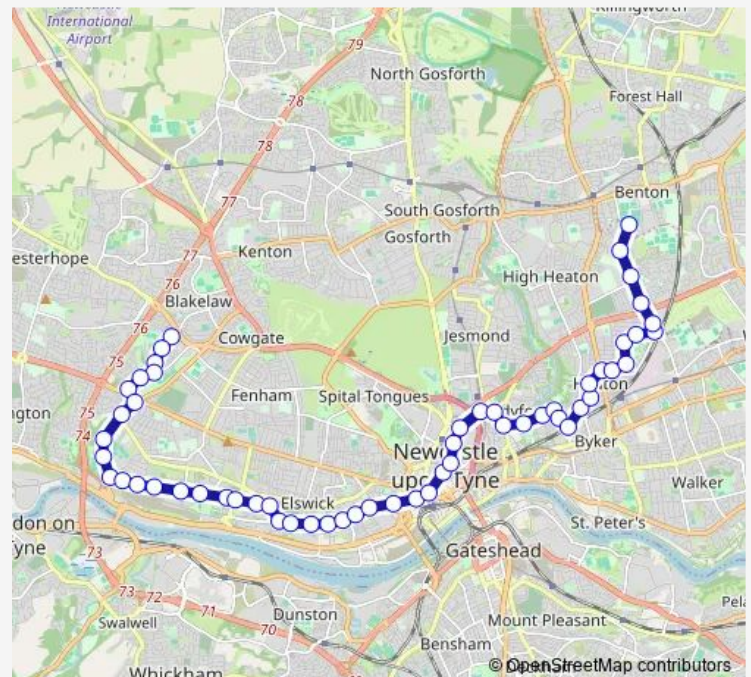

Warwick Street-Stratford Road

Warwick Street-Stadium

Portland Road-Shield Court

Route schedule

Coach Lane Campus East — Pooley Road

Monday 05:05-22:41

Tuesday 05:05-22:41

Wednesday 05:05-22:41

Thursday 05:05-22:41

Friday 05:05-22:41

Saturday 06:28-22:41

Sunday 06:25-22:41

Route info

Direction: Coach Lane Campus East

Stops: 56

Trip Duration: 0 hour 48 min

1 — Slatyford or Buddle Road - Coach Lane Campus

Sandyford

Sandyford Rd-Army Reserve Centre

Sandyford Road-Civic Centre

Haymarket John Dobson Street

Monument Market Street

Grainger Street

Central Stn Neville St