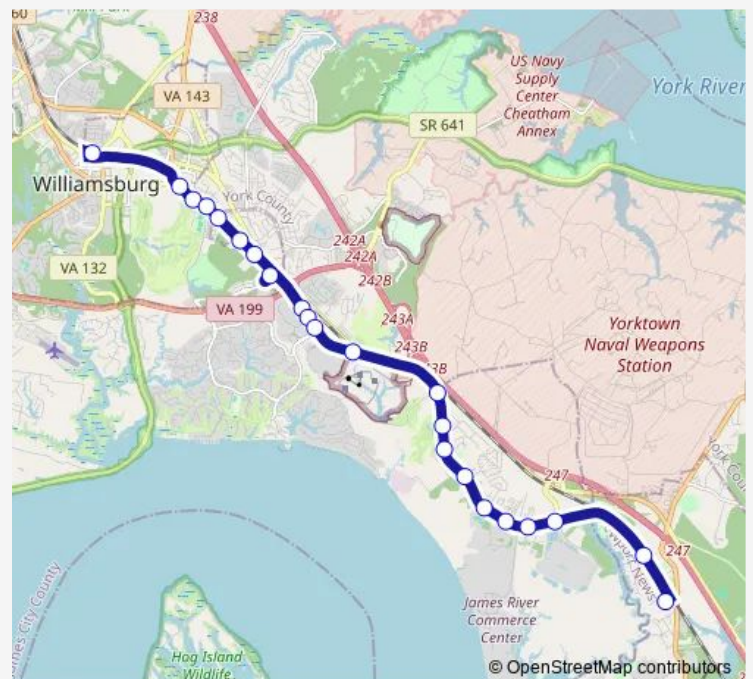

Bus 1 Lee Hall

[Go to website](#)

Direction

undefined — undefined

0 stops

[Open route schedule](#)

Route schedule

undefined — undefined

Monday 05:53-15:23

Tuesday 05:53-15:23

Wednesday 05:53-15:23

Thursday 05:53-15:23

Friday 05:53-15:23

Saturday 05:53

Sunday 07:53

Route info

Direction:

Stops: 0

Trip Duration: – min

Direction

N Boundary St at Williamsburg Tc — Elmhurst St at Lee Hall

22 stops

[Open route schedule](#)

N Boundary St at Williamsburg Tc

Sunday 08:30-17:30

Route info

Direction: Elmhurst St at Lee Hall

Stops: 21

Trip Duration: 0 hour 27 min

1 Bus time schedules and route maps are available in an offline PDF at busmaps.com. Use the busmaps.com website to see live bus times, train schedule or subway schedule, and step-by-step directions for all public transit in Williamsburg