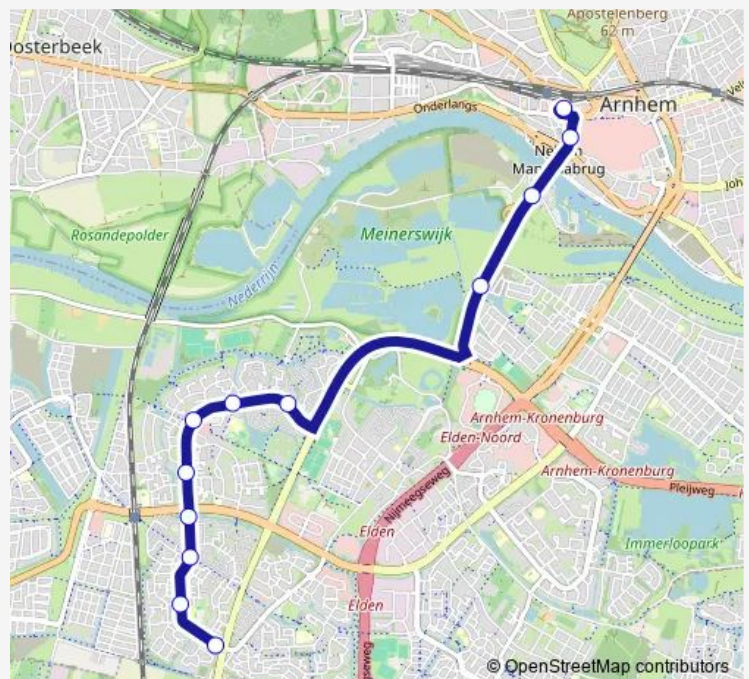

Arnhem, De Laar/Bredasingel

Route schedule

Arnhem, Centraal Station [M] — Arnhem, De Laar/Bredasingel

Monday	05:19-00:26 ⁺¹
Tuesday	05:19-00:19 ⁺¹
Wednesday	05:19-00:19 ⁺¹
Thursday	05:19-00:26 ⁺¹
Friday	05:19-00:19 ⁺¹
Saturday	07:26-00:25 ⁺¹
Sunday	08:26-00:26 ⁺¹

Route info

Direction: Arnhem, Centraal Station [M]

Stops: 12

Trip Duration: 0 hour 18 min

■ 1 — De Laar - Arnhem Cs

Direction

Arnhem, De Laar/Bredasingel — Arnhem, Centraal Station
[E]

12 stops

Route info

Direction: Arnhem, De Laar/Bredasingel

Stops: 12

Trip Duration: 0 hour 18 min

Direction

Arnhem, De Laar/Bredasingel — Arnhem, Centraal Station
[M]

12 stops

[Open route schedule](#)

Wednesday 05:43-19:22

Thursday 05:43-19:22

Friday 05:43-19:22

Saturday 07:20-00:50⁺¹

Sunday —

Route info

Direction: Arnhem, De Laar/Bredasingel

Stops: 12