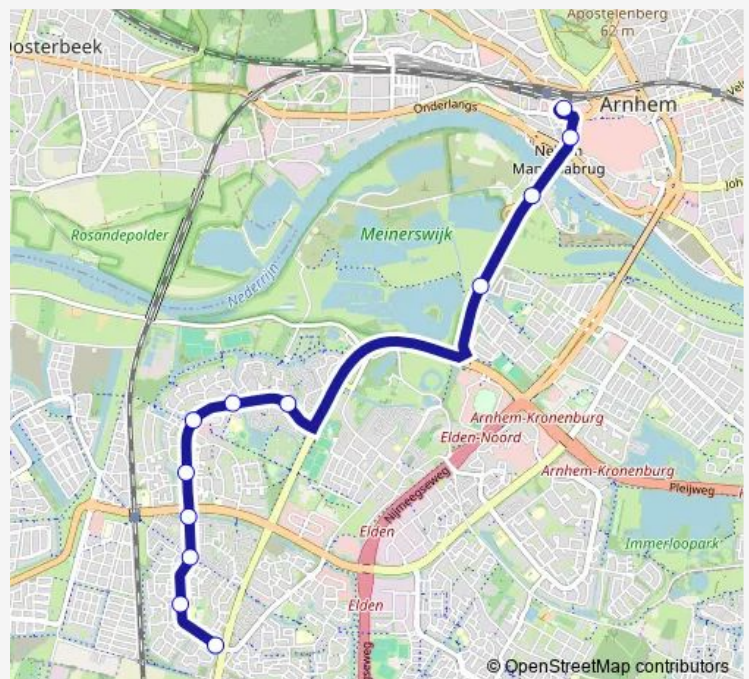

### Direction

Arnhem, Centraal Station [ M ] — Arnhem, De Laar/Bredasingel

12 stops

[Open route schedule](#)

Arnhem, Centraal Station [ M ]

Arnhem, Rijnstraat

Arnhem, de Praets

Arnhem, Fonteinkruidstraat

### Route schedule

Arnhem, Centraal Station [ M ] — Arnhem, De Laar/Bredasingel

Monday	05:19-00:26 <sup>+1</sup>
Tuesday	05:19-00:19 <sup>+1</sup>
Wednesday	05:19-00:19 <sup>+1</sup>
Thursday	05:19-00:26 <sup>+1</sup>
Friday	05:19-00:19 <sup>+1</sup>
Saturday	07:26-00:25 <sup>+1</sup>
Sunday	08:26-00:26 <sup>+1</sup>

### Route info

Direction: Arnhem, Centraal Station [ M ]

Stops: 12

Trip Duration: 0 hour 16 min

■ 1 — De Laar - Arnhem Cs

## Direction

Arnhem, De Laar/Bredasingel — Arnhem, Centraal Station  
[ E ]

12 stops

[Open route schedule](#)

Arnhem, De Laar/Bredasingel

Arnhem, Woudrichemstraat

Arnhem, Kroonse Wal

Arnhem, Hollandweg