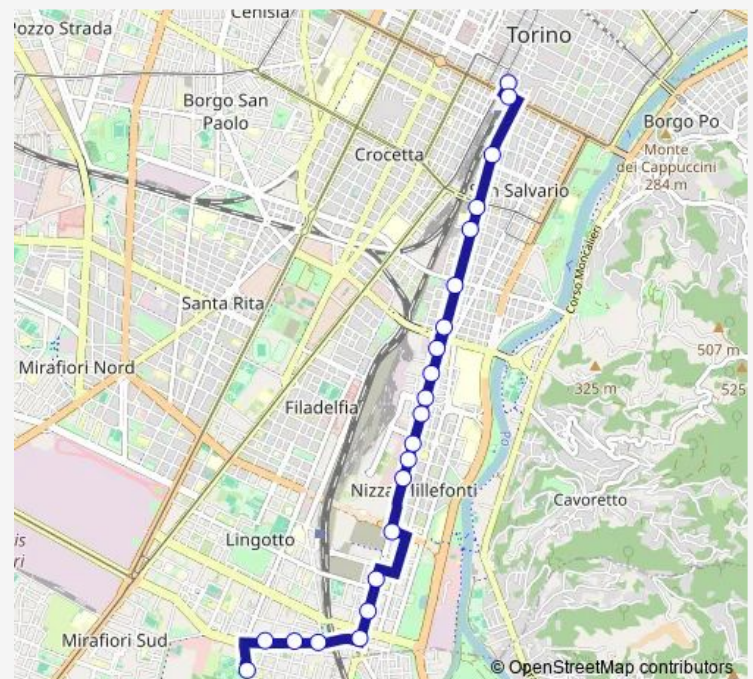

Thursday 05:00-01:35⁺¹

Friday 05:00-01:35⁺¹

Saturday 05:00-01:35⁺¹

Sunday 07:05-01:35⁺¹

Route info

Direction: Fermata 3448 - Artom Cap.

Stops: 21

Trip Duration: 0 hour 28 min

1 — via Artom - piazza Carducci

Direction

Fermata 3448 - Artom Cap. — Fermata 1871 - Porta Nuova Cap.

27 stops

[Open route schedule](#)

Fermata 3448 - Artom Cap.

Fermata 488 - GARRONE

Fermata 484 - Artom

Tuesday 04:30-04:45

Wednesday 04:30-04:45

Thursday 04:30-04:45

Friday 04:30-04:45

Saturday 04:30-04:45

Sunday —

Route info

Direction: Fermata 3448 - Artom Cap.