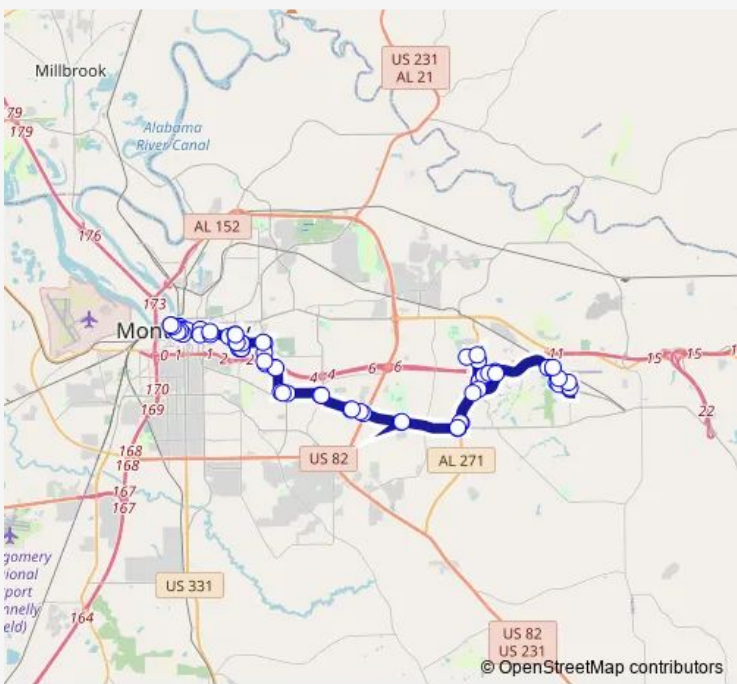

**Direction**  
 Intermodal Transfer Center — AUM Campus  
 41 stops  
[Open route schedule](#)

- Intermodal Transfer Center
- Molton & Bibb
- Bibb & Commerce
- Commerce & Montgomery
- Perry & Dexter
- Bainbridge & Dexter
- Bainbridge & Adams
- Mt. Meigs & Hopper
- Mt. Meigs & Capitol
- Capitol & Highland
- Putnam & Highland
- Putnam & Cherry
- Cherry & Boyce
- Plumb & Highland
- Highland Ave. & Ann St.
- Ann & Poplar
- Zelda & Ann
- Zelda & Gatsby Dr.
- Zelda & Carter Hill
- Vaughn at Montgomery Academy
- Vaughn & Perry Hill

Route schedule  
 Intermodal Transfer Center — AUM Campus

Monday	19:30
Tuesday	19:30
Wednesday	19:30
Thursday	19:30
Friday	19:30
Saturday	17:30
Sunday	—

Route info  
 Direction: Intermodal Transfer Center  
 Stops: 41  
 Trip Duration: 1 hour 15 min

1 — AUM Eastchase **BusMaps**

Vaughn & Young Farm

Vaughn Rd. & East Blvd.

Vaughn at St. James School

Vaughn Rd. & Taylor Rd.

Taylor & Taylor Park

Taylor & Berryhill

Berryhill & Eastchase Pkwy.

## Route info

Direction: Intermodal Transfer Center

Stops: 71

Trip Duration: 2 hour 0 min

Taylor & Taylor Park

Taylor & Berryhill

Berryhill & Eastchase Pkwy.

Eastchase Pkwy & Minnie Brown Rd