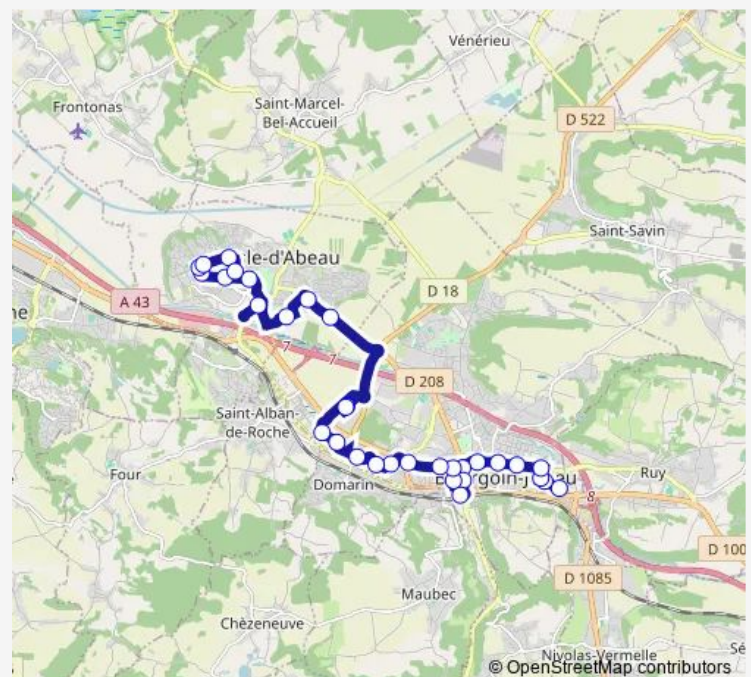

Saturday 06:30-20:30

Sunday —

Route info

Direction: Champaret

Stops: 32

Trip Duration: 0 hour 45 min

Pierre Louve

Coteaux De Chasse

Triforium

Direction

Triforium — Champaret

32 stops

[Open route schedule](#)

Triforium

Lycée Delorme

Atlantide

Curie

Zola

Edouard Marion

Gare

Poste Gambetta

Lycée Gambetta

Route schedule

Triforium — Champaret

Monday 06:15-21:05

Tuesday 06:15-21:05

Wednesday 06:15-21:05

Thursday 06:15-21:05

Friday 06:15-21:05

Saturday 06:30-20:30

Sunday —

Route info