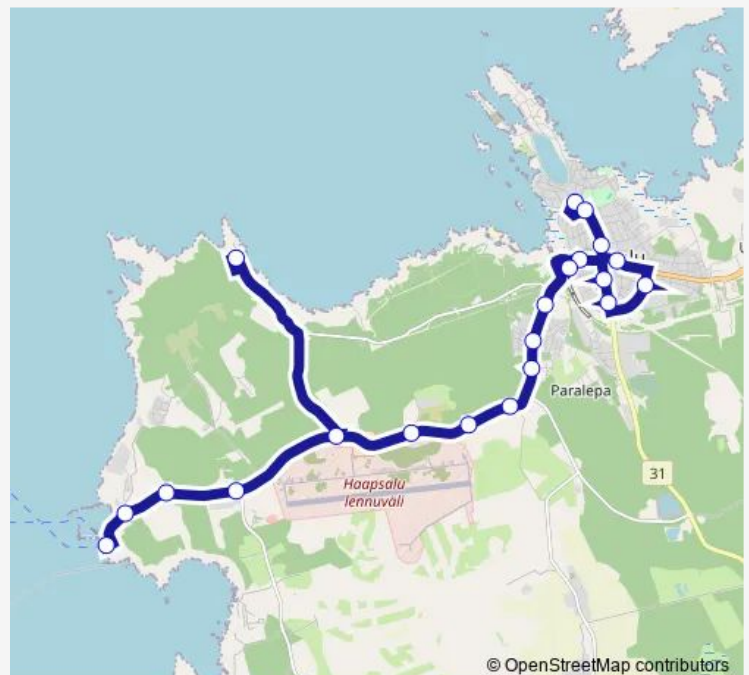

Saturday —

Sunday —

Route info

Direction: Haapsalu bussijaam

Stops: 13

Trip Duration: 0 hour 11 min

© OpenStreetMap contributors

1 — Haapsalu - Rohuküla

BusMaps

Direction

Kalda — Vormsi kai

21 stops

[Open route schedule](#)

Kalda

Evald Okase muuseum

Veetorn

Friday 06:50-17:50

Saturday 07:10-17:50

Sunday 09:10-17:50

Route info

Direction: Kalda

Stops: 21

Trip Duration: 0 hour 30 min

Direction

Wednesday 07:24

Thursday 07:24

Friday 07:24-21:55

Saturday —

Sunday —

Route info

Direction: Vormsi kai

Stops: 29