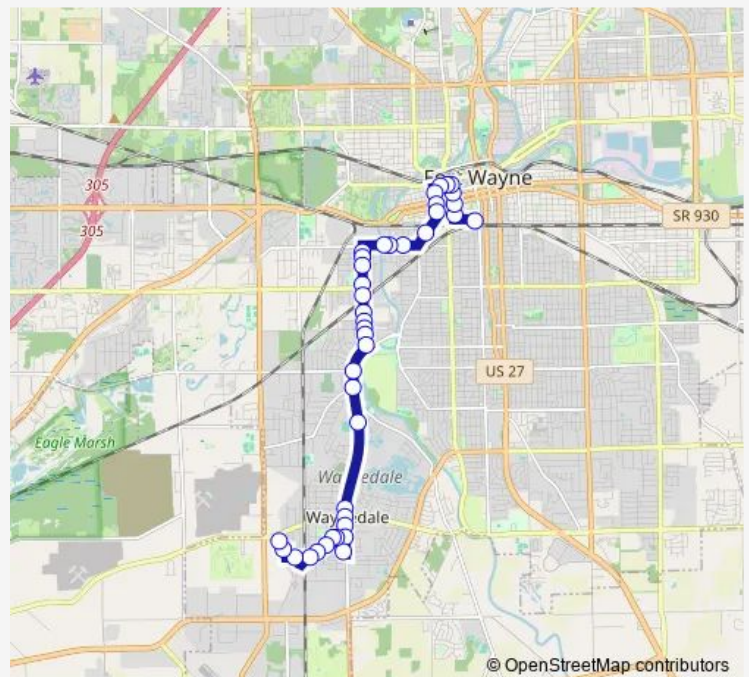

## Bus 1 Waynedale

[Go to website](#)

**Direction**  
 Central Station - Bay D — Hickory Creek Apartments  
 40 stops  
[Open route schedule](#)

- Central Station - Bay D
- Ewing at Brackenridge
- Ewing at Jefferson
- Allen County Library
- Ewing at Berry
- W Berry St at Fairfield Ave
- Berry before Fulton
- Broadway at Wayne (Sb)
- Broadway at Jefferson (Sb)
- Broadway at Lavina (Sb)
- Broadway near Swinney (Sb)
- Taylor at Thompson (Wb)
- Taylor at Phenie (Wb)
- Taylor at Pauline (Wb)
- Brooklyn and Taylor (Sb)
- Brooklyn at Eby (Sb)
- Brooklyn at Hale (Sb)
- Brooklyn at Carlton (Sb)
- Brooklyn at Whitmore (Sb)
- Brooklyn at Goodwill (Sb)
- Brooklyn before Nuttman (Sb)

### Route schedule

Central Station - Bay D — Hickory Creek Apartments

Monday	05:34-20:15
Tuesday	05:34-20:15
Wednesday	05:34-20:15
Thursday	05:34-20:15
Friday	05:34-20:15
Saturday	07:34-17:15
Sunday	—

### Route info

Direction: Central Station - Bay D

Stops: 40

Trip Duration: 0 hour 27 min

1 — Waynedale

Brooklyn at Nuttman (Sb)

Brooklyn Ave at Foster Park Plaza (Sb)

Brooklyn Ave at Bluffton Rd (Sb)

## Route info

Direction: Hickory Creek Apartments

Stops: 33

Trip Duration: 0 hour 28 min

Brooklyn and Brown (Nb)

Brooklyn and Taylor (Nb)

Taylor at Frary

Taylor at Electric