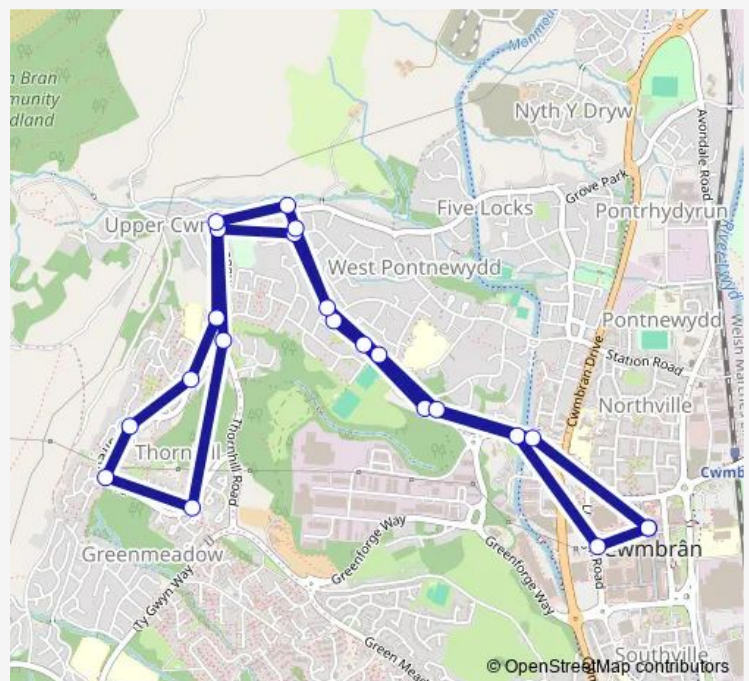

Thursday 07:40-17:25

Friday 07:40-17:25

Saturday 07:40-17:25

Sunday —

Route info

Direction: Cwmbran Bus Station Stand D1

Stops: 22

Trip Duration: 0 hour 23 min

1 — Cwmbran - Thornhill

Direction

Cwmbran Bus Station Stand C — Cwmbran Bus Station Stand D1

22 stops

[Open route schedule](#)

Cwmbran Bus Station Stand C

General Rees Square

Peterson Funerals

Trinity Road

Peterson Funerals

Cwmbran Bus Station Stand D1

Route schedule

Cwmbran Bus Station Stand C — Cwmbran Bus Station Stand D1

Monday 06:45-22:42

Tuesday 06:45-22:42

Wednesday 06:45-22:42

Thursday 06:45-22:42

Friday 06:45-22:42

Saturday 06:45-22:42

Sunday 09:35-17:35

Route info

Direction: Cwmbran Bus Station Stand C

Stops: 22

Trip Duration: 0 hour 23 min