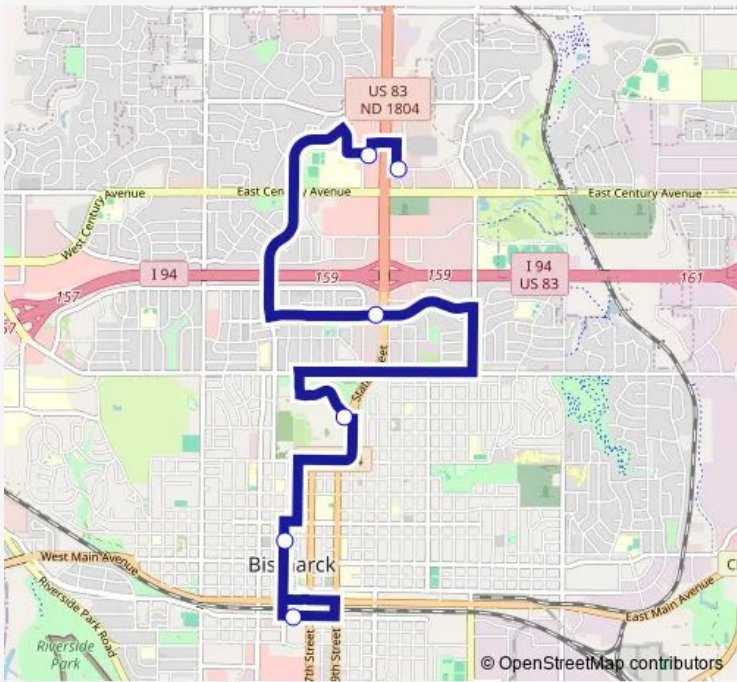

Bus 1 Black

[Go to website](#)

Direction
Front Avenue — Mapleton Avenue
6 stops
[Open route schedule](#)

- Front Avenue
- Bismarck Public Library (North)
- North Dakota State Capital Grounds (North)
- Pizza Hut (North)
- Family Fare Supermarket (North)
- Mapleton Avenue

Route schedule
Front Avenue — Mapleton Avenue

Monday	07:00-18:00
Tuesday	07:00-18:00
Wednesday	07:00-18:00
Thursday	07:00-18:00
Friday	07:00-18:00
Saturday	08:00-18:00
Sunday	—

Route info
Direction: Front Avenue
Stops: 6
Trip Duration: 0 hour 25 min

Direction

Mapleton Avenue — Front Avenue

5 stops

[Open route schedule](#)

Mapleton Avenue

Pizza Hut (South)

North Dakota State Capital Grounds (South)

Bismarck Public Library (South)

Front Avenue

Route schedule

Mapleton Avenue — Front Avenue

Monday	07:30-18:30
Tuesday	07:30-18:30
Wednesday	07:30-18:30
Thursday	07:30-18:30
Friday	07:30-18:30
Saturday	08:30-18:30
Sunday	—

Route info

Direction: Mapleton Avenue