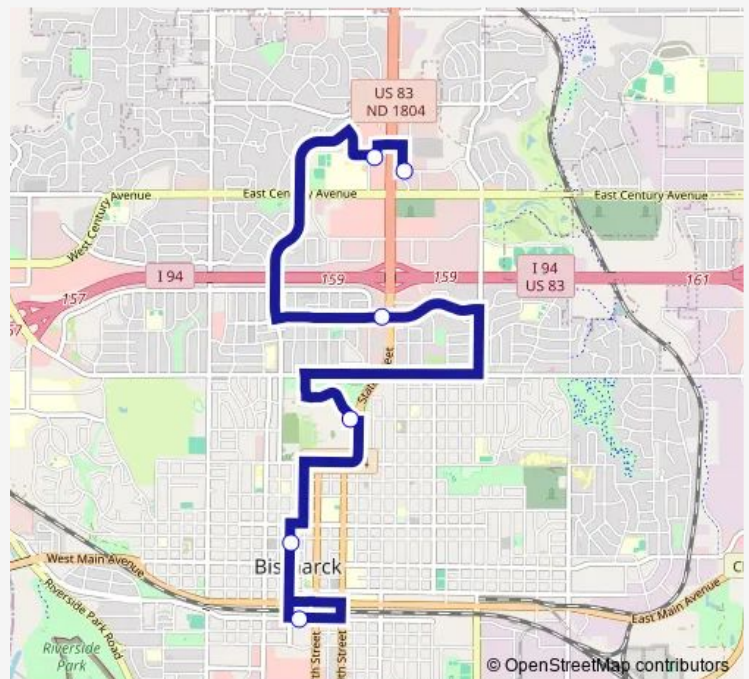

North Dakota State Capital Grounds (North)

Pizza Hut (North)

Family Fare Supermarket (North)

Mapleton Avenue

Route schedule

Front Avenue — Mapleton Avenue

Monday 07:00-18:00

Tuesday 07:00-18:00

Wednesday 07:00-18:00

Thursday 07:00-18:00

Friday 07:00-18:00

Saturday 08:00-18:00

Sunday —

Route info

Direction: Front Avenue

Stops: 6

Trip Duration: 0 hour 25 min

■ 1 — Black

Direction

Mapleton Avenue — Front Avenue

5 stops

[Open route schedule](#)

Mapleton Avenue

Pizza Hut (South)

North Dakota State Capital Grounds (South)

Bismarck Public Library (South)

Front Avenue

Route schedule

Mapleton Avenue — Front Avenue

Monday	07:30-18:30
Tuesday	07:30-18:30
Wednesday	07:30-18:30
Thursday	07:30-18:30
Friday	07:30-18:30
Saturday	08:30-18:30
Sunday	—