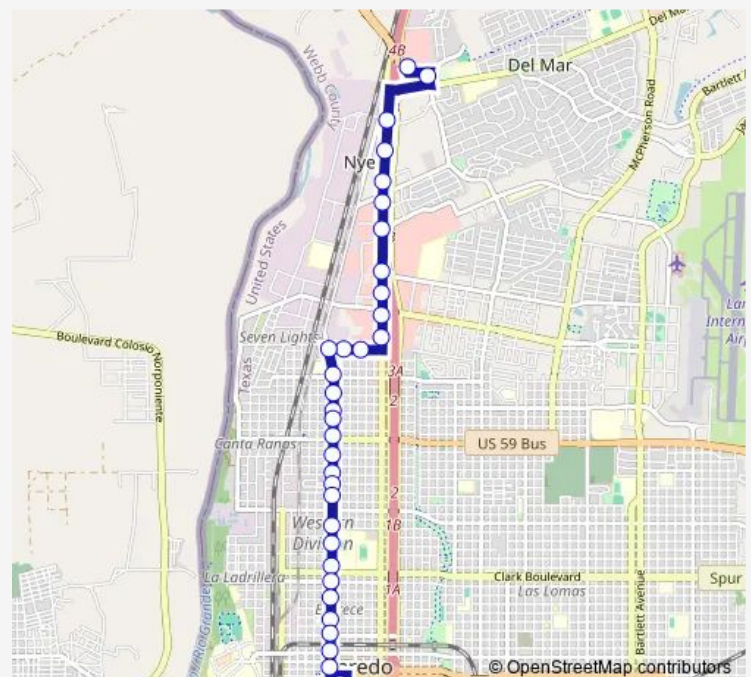

### Route schedule

El Metro Transit Center — Target Del Mar

Monday 07:00-21:10

Tuesday 07:00-21:10

Wednesday 07:00-21:10

Thursday 07:00-21:10

Friday 07:00-21:10

Saturday 07:00-21:10

### Route info

Direction: El Metro Transit Center

Stops: 36

Trip Duration: 0 hour 35 min

1 — Santa Maria

Farias @ Flores

Farias @ San Bernardo

4515 San Bernardo (Taco Palenque)

## Route info

Direction: Target Del Mar

Stops: 33

Trip Duration: 0 hour 32 min

Santa Maria @ Park

Santa Maria @ Sanchez

Santa Maria @ Callaghan

Santa Maria @ Benavides