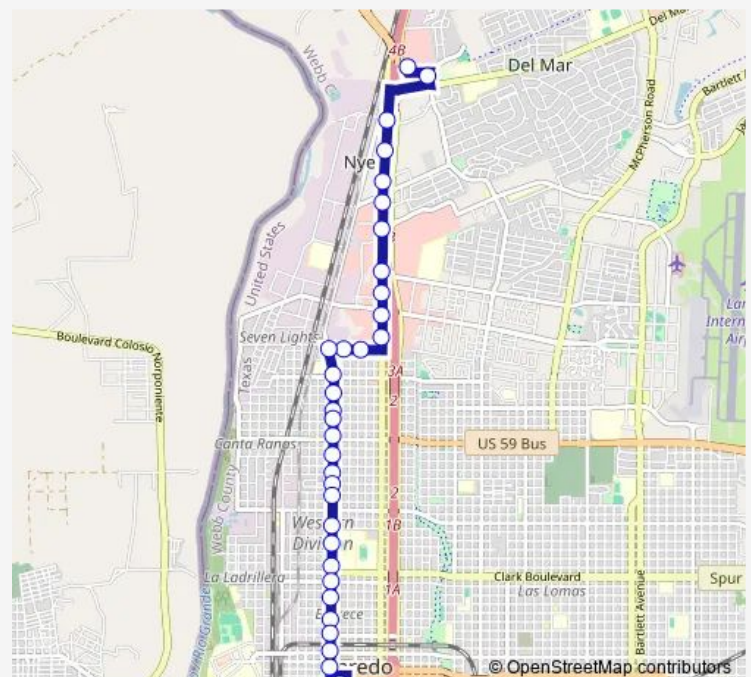

### Route schedule

El Metro Transit Center — Target Del Mar

Monday 07:00-21:10

Tuesday 07:00-21:10

Wednesday 07:00-21:10

Thursday 07:00-21:10

Friday 07:00-21:10

Saturday 07:00-21:10

### Route info

Direction: El Metro Transit Center

Stops: 36

Trip Duration: 0 hour 35 min

1 — Santa Maria

Farias @ Flores

Farias @ San Bernardo

4515 San Bernardo (Taco Palenque)

## Route info

Direction: Target Del Mar

Stops: 33

Trip Duration: 0 hour 30 min

Santa Maria @ Park

Santa Maria @ Sanchez

Santa Maria @ Callaghan

Santa Maria @ Benavides