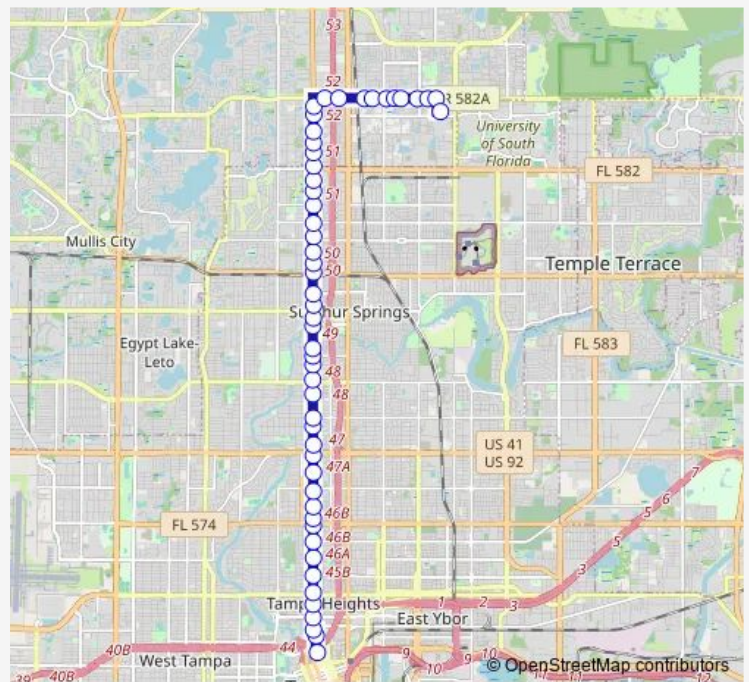

## Bus 1 Florida Avenue

[Go to website](#)

**Direction**  
 Marion Transit Center — University Area Transit Center  
 52 stops  
[Open route schedule](#)

- Marion Transit Center
- Marion St @ Estelle St
- Henderson Ave @ Florida Ave
- Florida Ave @ Palm Ave
- Florida Ave @ Frances Ave
- Florida Ave @ Columbus Dr
- Florida Ave @ Floribraska Ave
- Florida Ave @ 26th Ave
- Florida Ave @ Lake Ave
- Florida Ave @ M L King Jr Blvd
- Florida Ave @ Ida St
- Florida Ave @ Chelsea St
- Florida Ave @ Osborne Ave
- Florida Ave @ Wilder Ave
- Florida Ave @ Hillsborough Ave
- Florida Ave @ Comanche Ave
- Florida Ave @ Idlewild Ave
- Florida Ave @ Hanna Ave
- Florida Ave @ Knollwood St
- Florida Ave @ Sligh Ave
- Florida Ave @ Hamilton Ave

### Route info

Direction: Marion Transit Center  
 Stops: 52  
 Trip Duration: 0 hour 51 min

1 — Florida Avenue

Florida Ave @ Broad St

Florida Ave @ Kirby St

Florida Ave @ Bird St

Florida Ave @ Waters Ave

Florida Ave @ Fairbanks St

## Direction

University Area Transit Center — Marion Transit Center

53 stops

[Open route schedule](#)

University Area Transit Center

Fletcher Ave @ 23rd St

Fletcher Ave @ 20th St Metrorapid

Fletcher Ave @ 19th St

## Route info

Direction: University Area Transit Center

Stops: 53

Trip Duration: 0 hour 52 min

Florida Ave @ Waters Ave

Florida Ave @ Bird St

Florida Ave @ Kirby St

Florida Ave @ Broad St