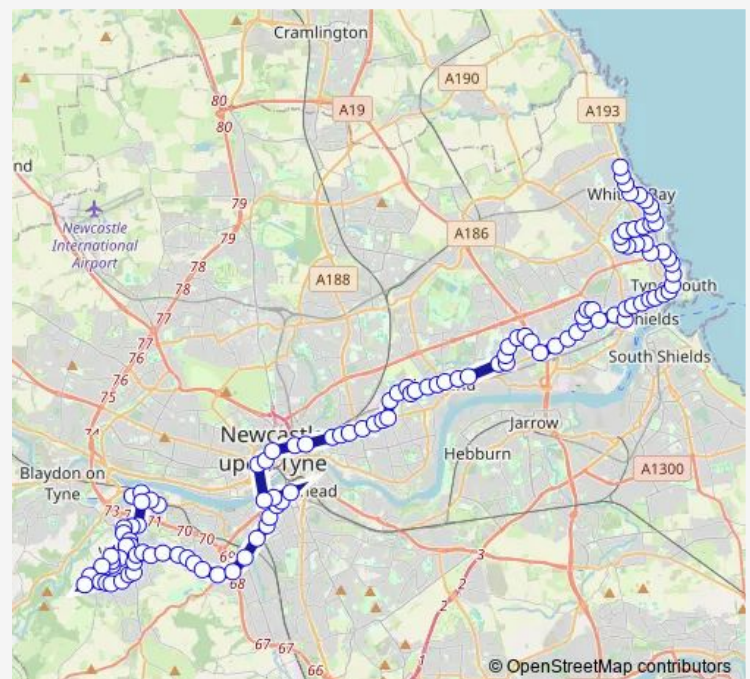

Oakfield Road-Amberly Grove

### Route schedule

Metrocentre Interchange — Norham Road-Berwick Terrace

Monday 23:08

Tuesday 23:08

Wednesday 23:08

Thursday 23:08

Friday 23:08

Saturday 23:08

### Route info

Direction: Metrocentre Interchange

Stops: 75

Trip Duration: 1 hour 22 min

1 — Whitley Bay - Metrocentre

Oakfield Road-Oakfield Close

Whaggs Lane-South View Terrace

Rectory Lane-Millfield Road