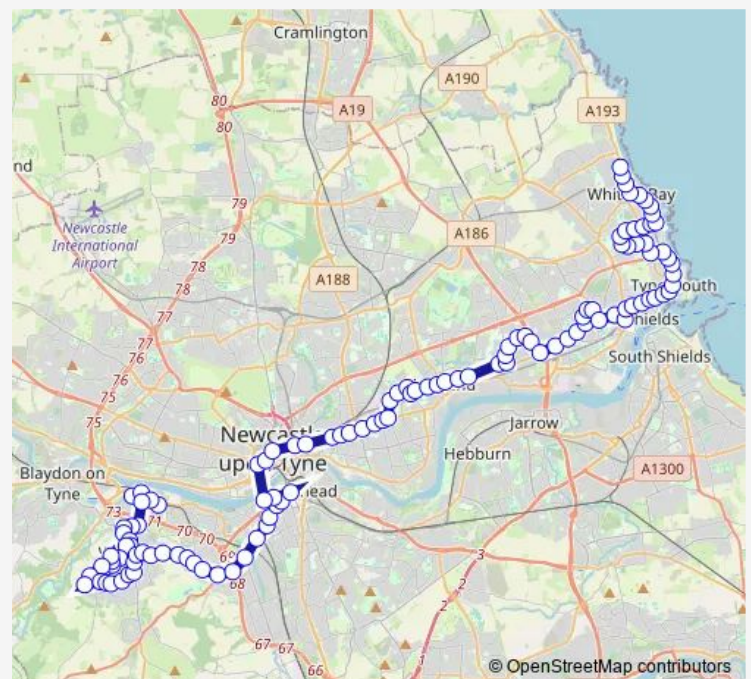

Oakfield Road-Marston Walk

Oakfield Road-Burnthouse Lane

Oakfield Road-Amberly Grove

Route schedule

Metrocentre Interchange — Norham Road-Berwick Terrace

Monday 23:08

Tuesday 23:08

Wednesday 23:08

Thursday 23:08

Friday 23:08

Saturday 23:08

Sunday 23:08

Route info

Direction: Metrocentre Interchange

Stops: 75

Trip Duration: 1 hour 22 min

1 — Whitley Bay - Metrocentre

Oakfield Road-Oakfield Close

Whaggs Lane-South View Terrace

Rectory Lane-Millfield Road

Rectory Lane

Front Street - School Lane

Front Street - Dockendale Lane

Whickham Highway-Coniston Avenue