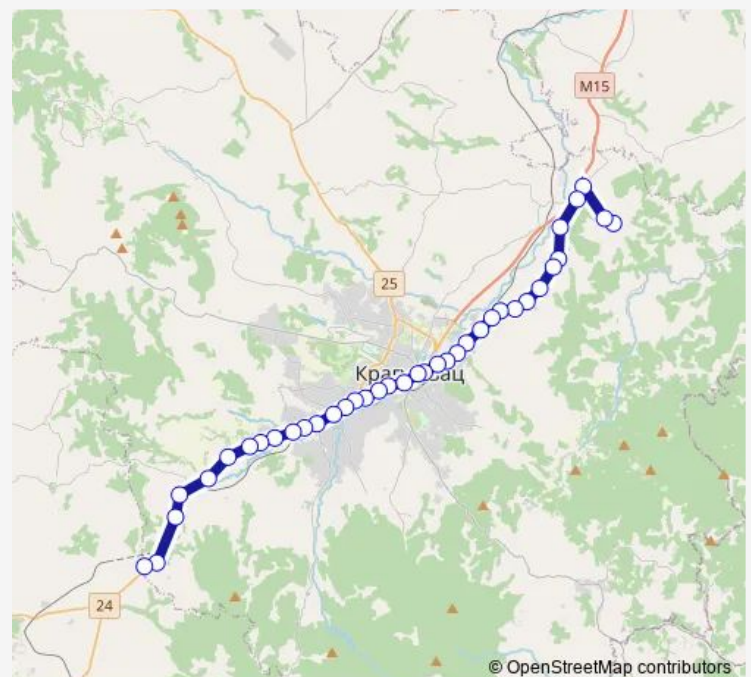

Thursday 04:50-22:10

Friday 04:50-22:10

Saturday 04:50-22:10

Sunday 05:00-22:00

Route info

Direction: Krejina Kafana

Stops: 38

Trip Duration: 0 hour 55 min

1 — /Goločelo/Dragobrača-Korman /Botunje/

Ilna Voda 2

Eko Park

Dvadeset Drugi Decembar

Ilićevo

Trafo Ilićevo

Arena

Grujina Prodavnica

Route info

Direction: Botunje

Stops: 38

Trip Duration: 0 hour 56 min

Stanovo

Grosnička Stanica

Male Pčelice Raskrsnica

Kozujevo