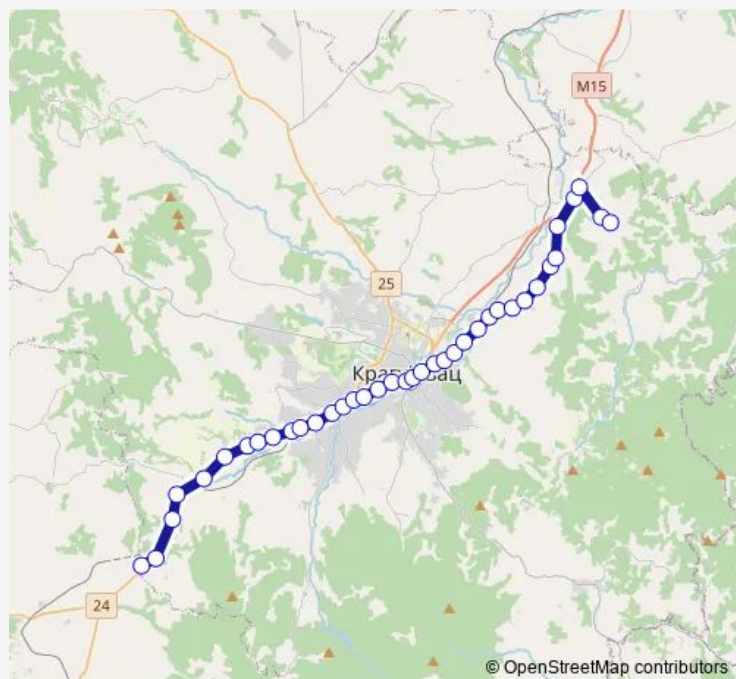

Pijac 2

Route schedule

Botunje — Krejina Kafana

Monday	04:50-22:10
Tuesday	04:50-22:10
Wednesday	04:50-22:10
Thursday	04:50-22:10
Friday	04:50-22:10
Saturday	04:50-22:10
Sunday	05:00-22:00

Route info

Direction: Botunje

Stops: 38

Trip Duration: 0 hour 56 min

Mala Vaga 2

Šest Topola

Arsenal

Zvezda Čvor

Stanovo

Grosnička Stanica

Sunday 05:00-22:00

Route info

Direction: Krejina Kafana

Stops: 38

Trip Duration: 0 hour 55 min

Trafo Ilićevo

Arena

Grujina Prodavnica