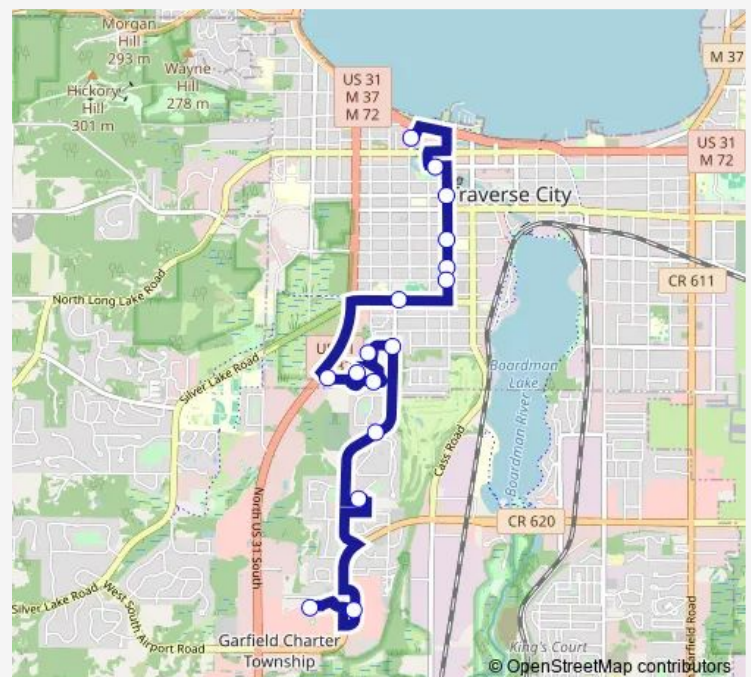

Bus 1 Downtown to GT Mall via Veterans

[Go to website](#)

Direction

Downtown Hall St Transfer Station — Grand Traverse Mall (1,5,12,Bayline)

16 stops

[Open route schedule](#)

Downtown Hall St Transfer Station

State St west of Union

Union St @ 7th St (outbound)

Union St @ 10th St (outbound)

Union St @ 12th St (outbound)

Union at 13th St (outbound)

14th St at Veterans Dr (outbound)

Fitzhugh Dr. @ US-31

Hillview Apts (Front End)

Route schedule

Downtown Hall St Transfer Station — Grand Traverse Mall (1,5,12,Bayline)

Monday 06:30

Tuesday 06:30

Wednesday 06:30

Thursday 06:30

Friday 06:30

Saturday 09:30

Sunday 09:30

Route info

Direction: Downtown Hall St Transfer Station

Stops: 16

Trip Duration: 0 hour 20 min

Direction

Grand Traverse Mall (1,5,12,Bayline) — Downtown Hall St Transfer Station

17 stops