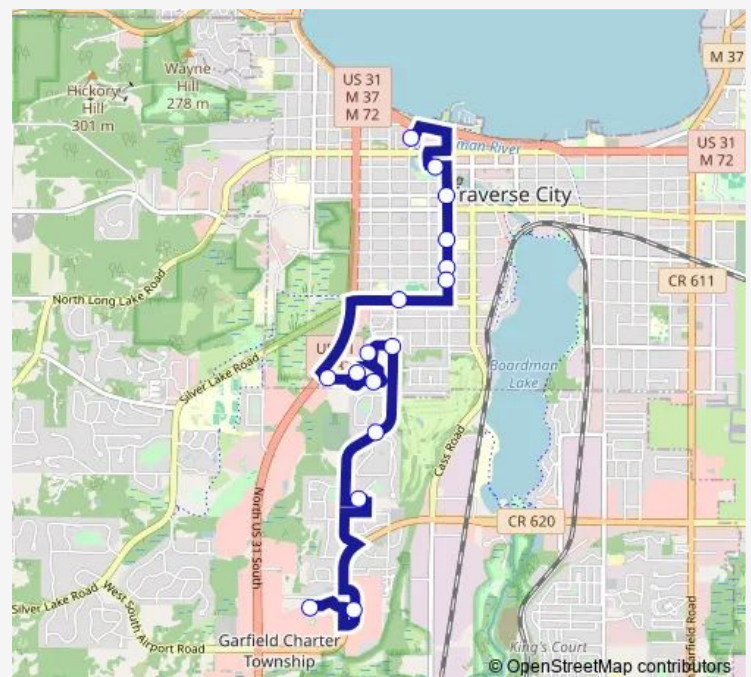

Bus 1 Downtown to GT Mall via Veterans

[Go to website](#)

Direction

Downtown Hall St Transfer Station — Grand Traverse Mall (1,5,12,Bayline)

16 stops

[Open route schedule](#)

Downtown Hall St Transfer Station

State St west of Union

Union St @ 7th St (outbound)

Union St @ 10th St (outbound)

Union St @ 12th St (outbound)

Union at 13th St (outbound)

14th St at Veterans Dr (outbound)

Fitzhugh Dr. @ US-31

Hillview Apts (Front End)

Route schedule

Downtown Hall St Transfer Station — Grand Traverse Mall (1,5,12,Bayline)

Monday 06:30

Tuesday 06:30

Wednesday 06:30

Thursday 06:30

Friday 06:30

Saturday 09:30

Sunday 09:30

Route info

Direction: Downtown Hall St Transfer Station

Stops: 16

Trip Duration: 0 hour 20 min

Direction

Grand Traverse Mall (1,5,12,Bayline) — Downtown Hall St Transfer Station

17 stops