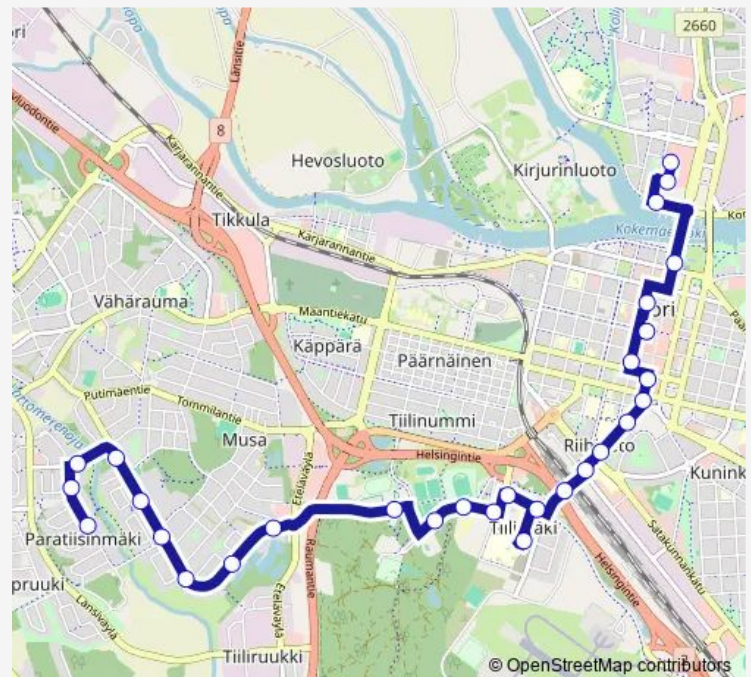

Thursday 06:20-21:40

Friday 06:20-21:40

Saturday 09:40-17:10

Sunday 09:40-17:10

Route info

Direction: Puuvilla piha

Stops: 23

Trip Duration: 0 hour 30 min

Sunday 09:33-17:40

Route info

Direction: Paratiisinmäki

Stops: 29

Trip Duration: 0 hour 30 min

Keski-Porin kirkko P City

Pumpulikatu L

Pumpulikatu I