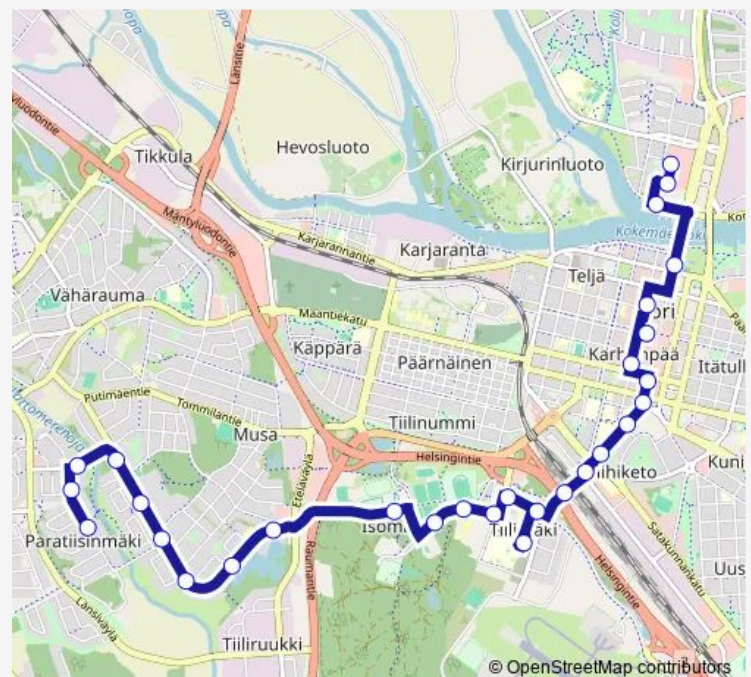

Thursday 06:20-21:40

Friday 06:20-21:40

Saturday 09:40-16:40

Sunday 09:40-16:40

Route info

Direction: Puuvilla piha

Stops: 23

Trip Duration: 0 hour 30 min