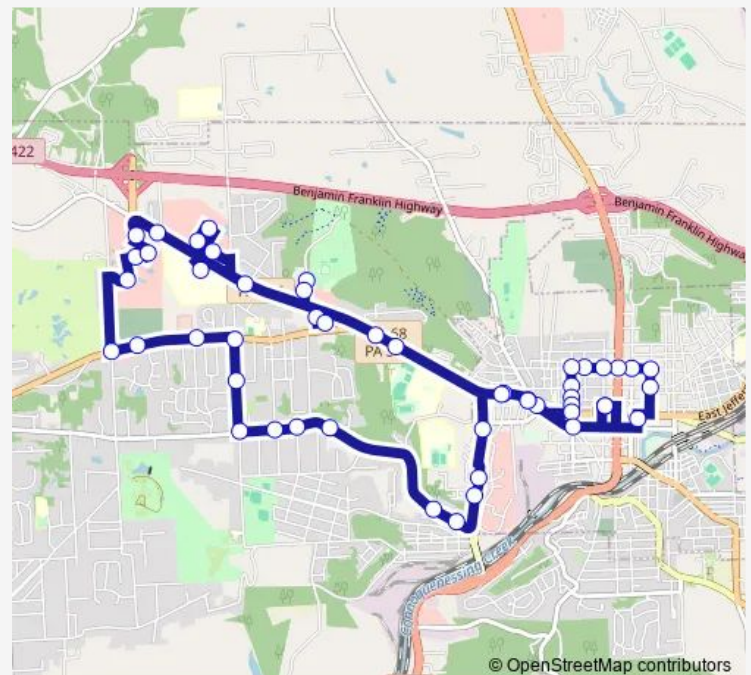

### Route schedule

Terminal New Castle St. — Terminal New Castle St.

Monday 07:30-19:30

Tuesday 07:30-19:30

Wednesday 07:30-19:30

Thursday 07:30-19:30

Friday 07:30-19:30

Saturday —

### Route info

Direction: Terminal New Castle St.

Stops: 50

Trip Duration: 0 hour 59 min

1 — Route 1

Whitestown and Villa Drive

Whitestown and Young

Whitestown and Home Ave

Whitestown and Duffy by Good Guyz

Duffy and Hazelette

Duffy and Route 68

Route 68 and back entrance of Va

Stirling Village

Route 68 and Eberhart

Home Depot/Lowes Rt1

Stop Sign by Ollies

## Route info

Direction: Terminal New Castle St.

Stops: 49

Trip Duration: 1 hour 0 min

Duffy and Hazelette

Duffy and Route 68

Route 68 and back entrance of Va

Stirling Village