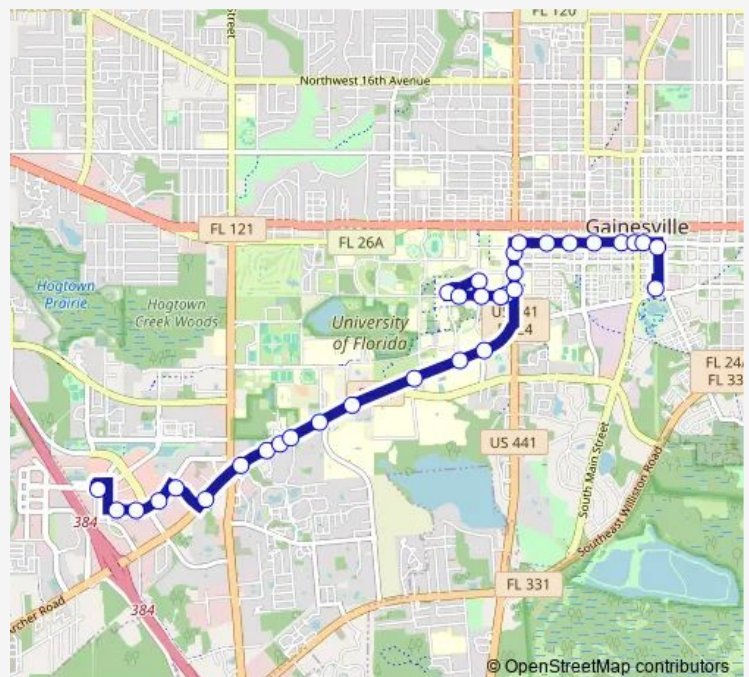

### Route schedule

Butler Plaza Transfer Station — Rosa Parks RTS Downtown Station

Monday 05:45-22:13

Tuesday 05:45-22:13

Wednesday 05:45-22:13

Thursday 05:45-22:13

Friday 05:45-22:13

Saturday 06:36-18:43

### Route info

Direction: Butler Plaza Transfer Station

Stops: 33

Trip Duration: 0 hour 28 min

1 — Downtown Station To Butler Plaza

Norman Field

Norman Hall

Social 28 Apartments

## Route schedule

Rosa Parks RTS Downtown Station — Butler Plaza Transfer Station

Monday 06:00-21:30

Tuesday 06:00-21:30

Wednesday 06:00-21:30

Thursday 06:00-21:30

Friday 06:00-21:30

Saturday 06:00-18:09

## Route info

Direction: Rosa Parks RTS Downtown Station

Stops: 31

Trip Duration: 0 hour 35 min

Whole Foods @ Butler Town Center

Chili's Grill and Bar @ Butler Plaza

Bonefish Grill Seafood Restaurant @ Butler Plaza