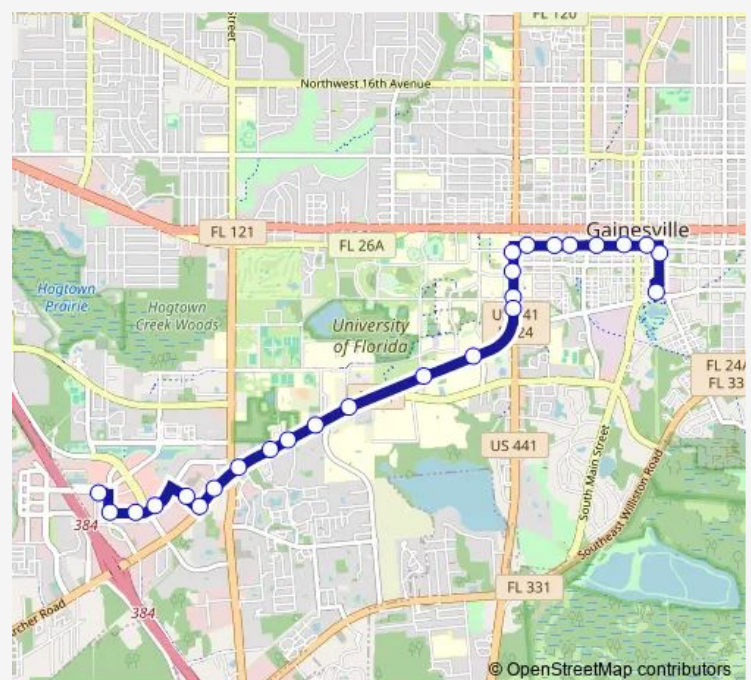

Thursday 05:45-22:13

Friday 05:45-22:13

Saturday 06:36-18:43

Sunday 10:35-17:35

Route info

Direction: Butler Plaza Transfer Station

Stops: 33

Trip Duration: 0 hour 28 min

1 — Downtown Station To Butler Plaza

Norman Field

Norman Hall

Social 28 Apartments

Phi Kappa Tau

Eastbound SW 2nd Avenue @ SW 10th Street

Innovation Square East

Second Avenue Center Apartments

Take 5 Car Wash

Westbound Archer Road @ SW 34th Street

Route schedule

Rosa Parks RTS Downtown Station — Butler Plaza Transfer Station

Monday 06:00-21:30

Tuesday 06:00-21:30

Wednesday 06:00-21:30

Thursday 06:00-21:30

Friday 06:00-21:30

Saturday 06:00-18:09

Sunday 10:00-17:00

Route info

Direction: Rosa Parks RTS Downtown Station

Stops: 31

Trip Duration: 0 hour 35 min

Whole Foods @ Butler Town Center