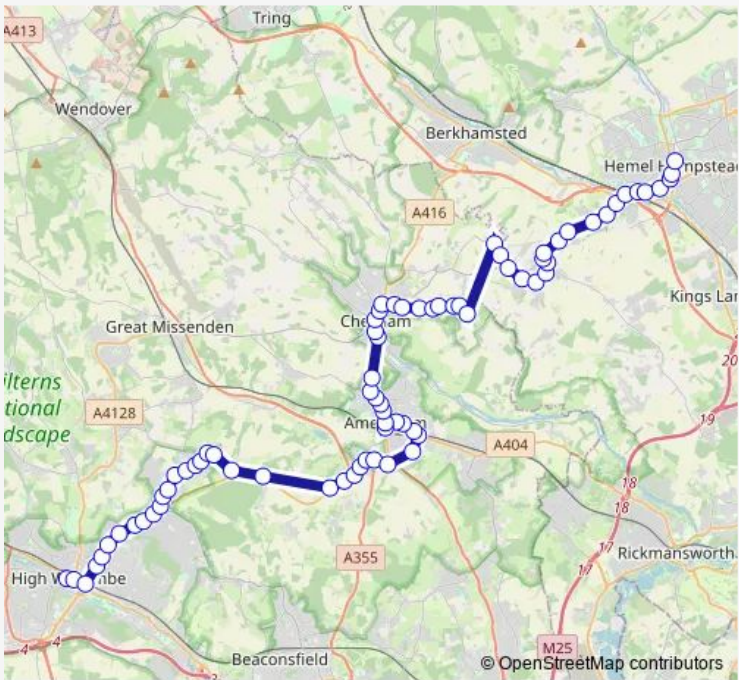

Bus 1 High Wycombe - Chesham - Hemel Hempstead

[Go to website](#)

Direction
 High Wycombe Busstn — Marlowes
 74 stops
[Open route schedule](#)

- High Wycombe Busstn
- Oxford Street
- Castle Street
- Maybrook Gardens
- Amersham Hill Drive
- Royal Grammar School
- Crossroads
- De Havilland Drive
- St John's Road
- Holy Trinity Church
- Holmer Green Road
- Park Lane
- Park Parade
- Sawpit Hill
- Copners Drive
- Browns Road
- The Pond
- The Bat & Ball PH
- Winters Way
- Sheepcote Dell Road
- Penn Wood

Route schedule
 High Wycombe Busstn — Marlowes

Monday	05:15-18:10
Tuesday	05:15-18:10
Wednesday	05:15-18:05
Thursday	05:15-18:05
Friday	05:15-18:10
Saturday	06:40-18:10
Sunday	06:30-16:30

Route info
 Direction: High Wycombe Busstn
 Stops: 74
 Trip Duration: 1 hour 46 min

Stanley Hill Schools

Blackhorse Bridge

Plantation Road

Green Lane

Leisure Centre

Amersham Station

Oakfield Corner

Hervines Road

Thursday 05:55-19:40

Friday 05:55-19:40

Saturday 07:05-19:40

Sunday 07:50-17:50

Route info

Direction: Marlowes

Stops: 76

Trip Duration: 1 hour 57 min