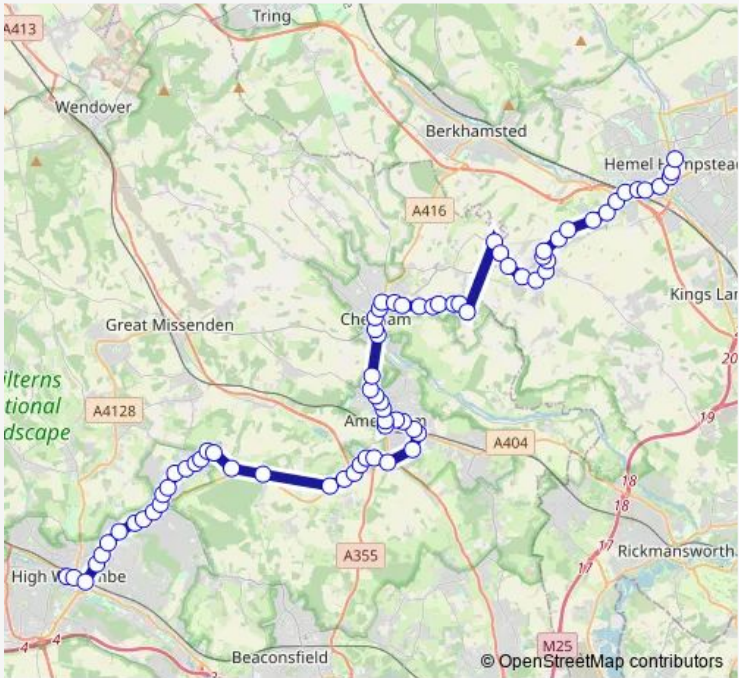

Bus 1 High Wycombe - Chesham - Hemel Hempstead

[Go to website](#)

Direction
 High Wycombe Busstn — Marlowes
 74 stops
[Open route schedule](#)

- High Wycombe Busstn
- Oxford Street
- Castle Street
- Maybrook Gardens
- Amersham Hill Drive
- Royal Grammar School
- Crossroads
- De Havilland Drive
- St John's Road
- Holy Trinity Church
- Holmer Green Road
- Park Lane
- Park Parade
- Sawpit Hill
- Copners Drive
- Browns Road
- The Pond
- The Bat & Ball PH
- Winters Way
- Sheepcote Dell Road
- Penn Wood

Route schedule
 High Wycombe Busstn — Marlowes

Monday	05:15-18:10
Tuesday	05:15-18:10
Wednesday	05:15-18:05
Thursday	05:15-18:05
Friday	05:15-18:10
Saturday	06:40-18:10
Sunday	06:30-16:30

Route info
 Direction: High Wycombe Busstn
 Stops: 74
 Trip Duration: 1 hour 46 min

Stanley Hill Schools

Blackhorse Bridge

Plantation Road

Green Lane

Leisure Centre

Amersham Station

Oakfield Corner

Hervines Road

Thursday 05:55-19:40

Friday 05:55-19:40

Saturday 07:05-19:40

Sunday 07:50-17:50

Route info

Direction: Marlowes

Stops: 76

Trip Duration: 1 hour 57 min