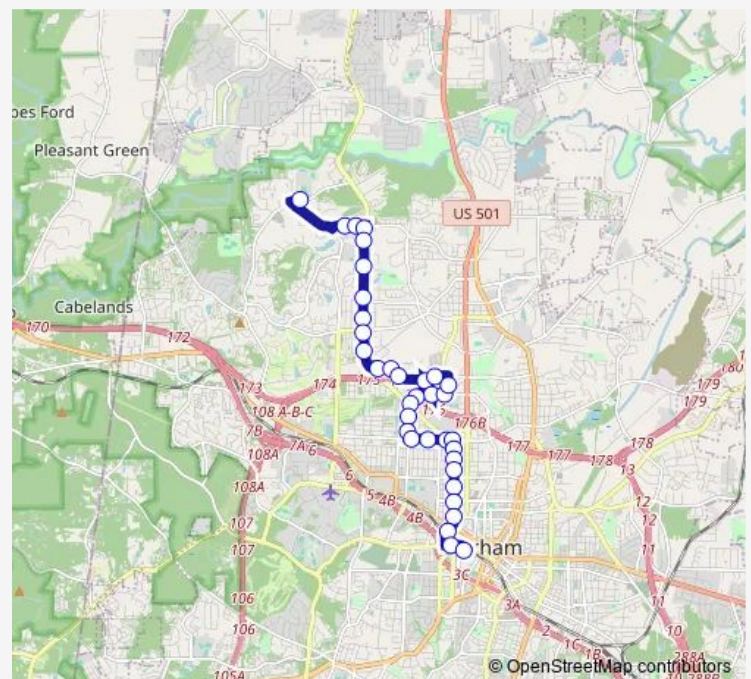

### Route schedule

North Pointe Dr at North Pointe Shopping — Durham Station

Monday 05:29-05:59

Tuesday 05:29-05:59

Wednesday 05:29-05:59

Thursday 05:29-05:59

Friday 05:29-05:59

Saturday 05:34

### Route info

Direction: North Pointe Dr at North Pointe Shopping

Stops: 23

Trip Duration: 0 hour 26 min

1 — 1: Guess Rd - Horton Rd - Riverside Hs

Chapel Hill St at Duke St (Durham Police

Durham Station

**Direction**

Rose of Sharon at Riverside High School — Durham Station

35 stops

[Open route schedule](#)

Rose of Sharon at Riverside High School

Horton Rd at Sugarwood Pl

Horton Rd at Guess Rd (Harris Teeter)

Guess Rd at Horton Rd (Walgreens)

Durham Station — Rose of Sharon at Riverside High School

37 stops

[Open route schedule](#)

Durham Station

Jackson St at Duke St (Wb)

Duke St at Main St

Duke St at Corporation St

Duke St at Trinity Ave