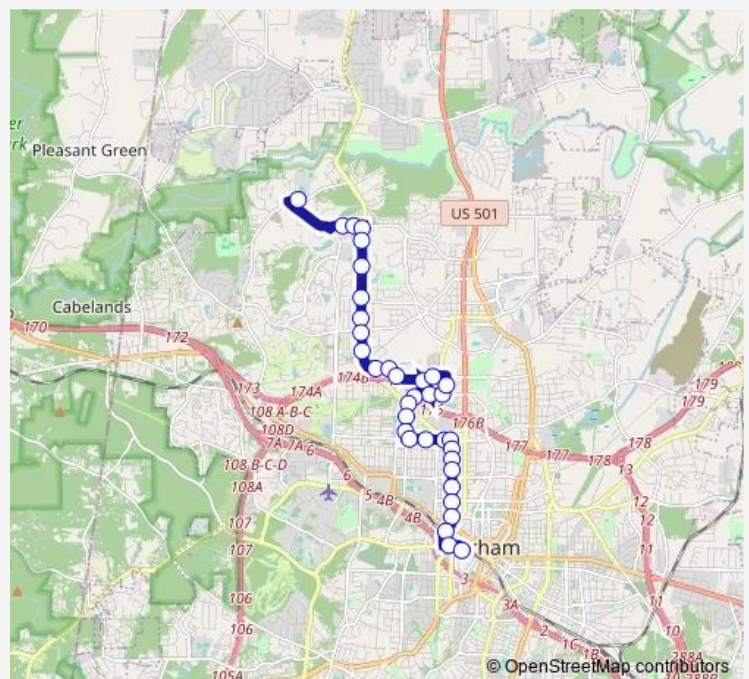

Gregson St at Green St

Gregson St at Dacian Ave

Gregson St at Trinity Ave

Gregson St at Lamond Ave

Gregson St at Main St (Brightleaf Square

Route schedule

North Pointe Dr at North Pointe Shopping — Durham Station

Monday 05:29-05:59

Tuesday 05:29-05:59

Wednesday 05:29-05:59

Thursday 05:29-05:59

Friday 05:29-05:59

Saturday 05:34

Sunday —

Route info

Direction: North Pointe Dr at North Pointe Shopping

Stops: 23

Trip Duration: 0 hour 26 min

1 — 1: Guess Rd - Horton Rd - Riverside Hs

Chapel Hill St at Duke St (Durham Police

Durham Station

Direction

Rose of Sharon at Riverside High School — Durham Station

35 stops

[Open route schedule](#)

Rose of Sharon at Riverside High School

Horton Rd at Sugarwood Pl

Horton Rd at Guess Rd (Harris Teeter)

Guess Rd at Horton Rd (Walgreens)

Guess Rd at Peppertree St

Guess Rd at Crystal Lake Rd