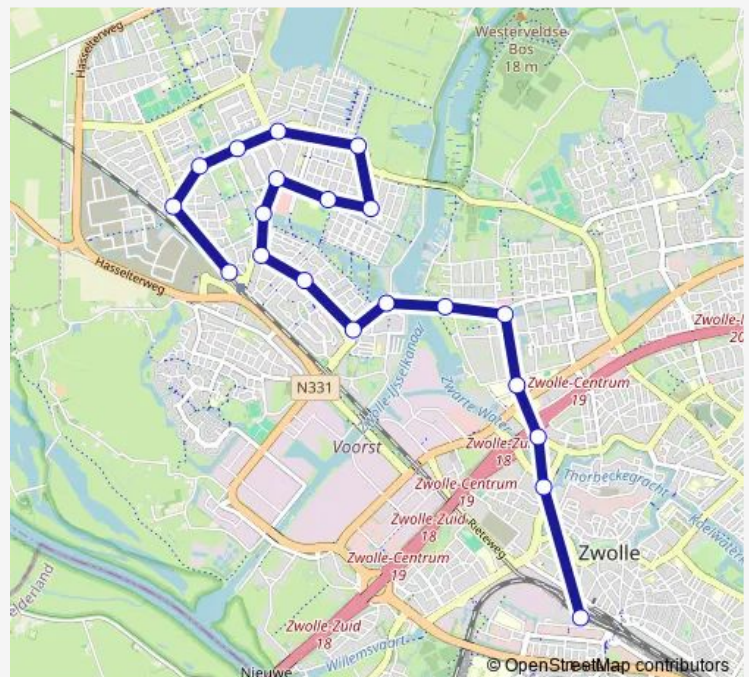

Zwolle, Havezathentunnel

Zwolle, Station Stadshagen

Route schedule

Zwolle, Station — Zwolle, Station Stadshagen

Monday 06:10-23:54

Tuesday 06:10-23:54

Wednesday 06:10-23:54

Thursday 06:10-23:54

Friday 06:10-23:54

Saturday 07:09-23:53

Sunday 08:38-23:53

Route info

Direction: Zwolle, Station

Stops: 20

Trip Duration: 0 hour 28 min

1 — Stadshagen - Station

BusMaps

Direction

Zwolle, Station Stadshagen — Zwolle, Station

20 stops

[Open route schedule](#)

Zwolle, Station Stadshagen

Zwolle, Havezathentunnel

Zwolle, Nijenhuislaan

Zwolle, Station

Route schedule

Zwolle, Station Stadshagen — Zwolle, Station

Monday 05:38-23:53

Tuesday 05:38-23:53

Wednesday 05:38-23:53

Thursday 05:38-23:53

Friday 05:38-23:53