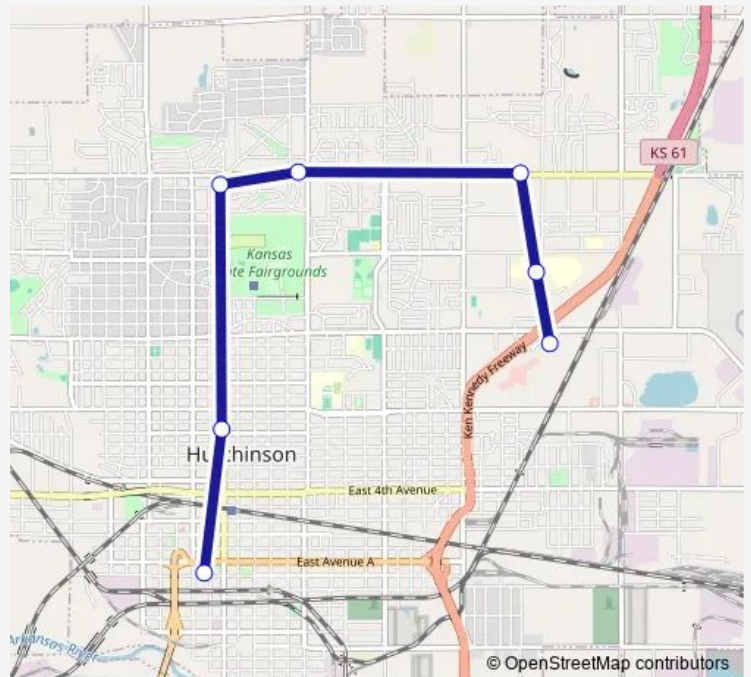

### Direction

Walmart Rcat Transfer Point — Rcat Transfer Station

7 stops

[Open route schedule](#)

Walmart Rcat Transfer Point

Hutchinson Clinic North Door

Sonic

Genesis Health Club

### Route schedule

Walmart Rcat Transfer Point — Rcat Transfer Station

Monday 08:30-16:30

Tuesday 08:30-16:30

Wednesday 08:30-16:30

Thursday 08:30-16:30

Friday 08:30-16:30

Saturday 08:30-16:30

### Route info

Direction: Walmart Rcat Transfer Point

Stops: 7

Trip Duration: 0 hour 25 min

**Direction**

Rcat Transfer Station — Walmart Rcat Transfer Point

7 stops

[Open route schedule](#)

## Route schedule

Rcat Transfer Station — Walmart Rcat Transfer Point

Monday	08:00-16:00
Tuesday	08:00-16:00
Wednesday	08:00-16:00
Thursday	08:00-16:00
Friday	08:00-16:00
Saturday	08:00-16:00
Sunday	—