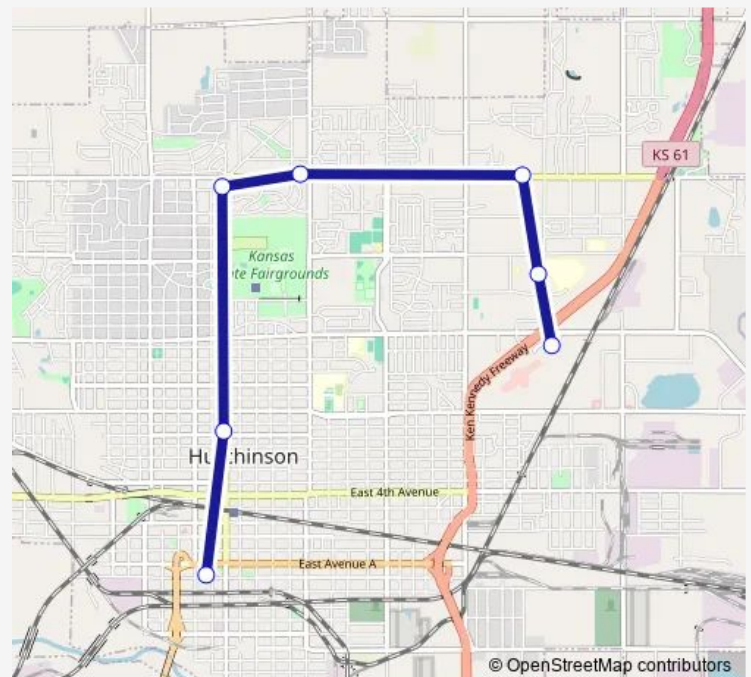

### Direction

Walmart Rcat Transfer Point — Rcat Transfer Station

7 stops

[Open route schedule](#)

Walmart Rcat Transfer Point

Hutchinson Clinic North Door

Sonic

Genesis Health Club

### Route schedule

Walmart Rcat Transfer Point — Rcat Transfer Station

Monday 08:30-16:30

Tuesday 08:30-16:30

Wednesday 08:30-16:30

Thursday 08:30-16:30

Friday 08:30-16:30

Saturday 08:30-16:30

### Route info

Direction: Walmart Rcat Transfer Point

Stops: 7

Trip Duration: 0 hour 25 min

**Direction**

Rcat Transfer Station — Walmart Rcat Transfer Point

7 stops

[Open route schedule](#)

## Route schedule

Rcat Transfer Station — Walmart Rcat Transfer Point

Monday	08:00-16:00
Tuesday	08:00-16:00
Wednesday	08:00-16:00
Thursday	08:00-16:00
Friday	08:00-16:00
Saturday	08:00-16:00
Sunday	—