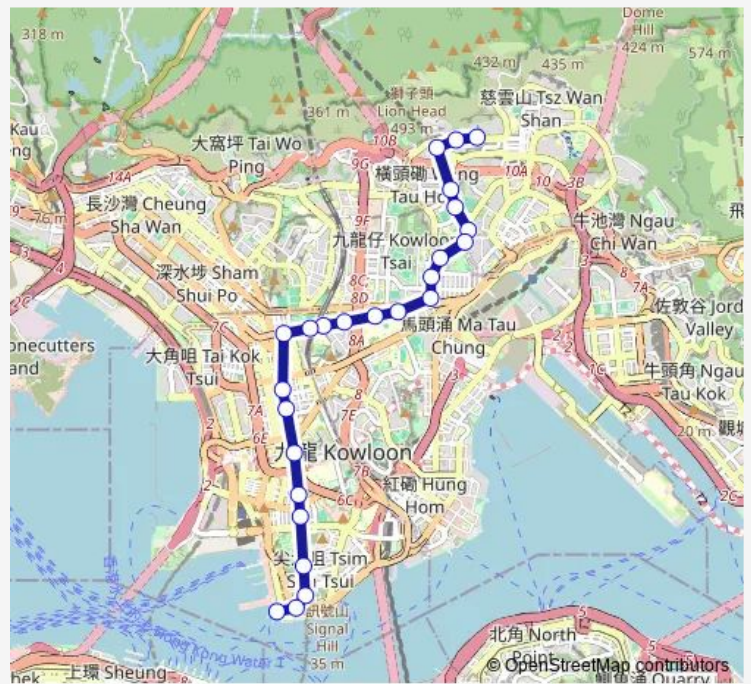

[Kmb+Ctb] Queen Elizabeth School/
Queen Elizabeth School, SAI YEE Street[[Kmb] Queen Elizabeth School

[Kmb+Ctb] Prince Edward Station/
Prince Edward Station, Tung Choi Street[[Kmb] Prince Edward Station

Route schedule

[Ctb] Tsim SHA Tsui (Star Ferry)[[Kmb] Star Ferry — [Ctb] Chuk Yuen Estate[[Kmb+Ctb] Chuk Yuen Estate BUS Terminus/
Chuk Yuen Estate[[Kmb] Chuk Yuen Estate BUS Terminus

Monday	06:30-23:25
Tuesday	06:30-23:25
Wednesday	06:30-23:25
Thursday	06:30-23:25
Friday	06:30-23:25
Saturday	06:30-23:25
Sunday	06:30-22:25

Route info

Direction: [Ctb] Tsim SHA Tsui (Star Ferry)[[Kmb] Star Ferry

Stops: 25

Trip Duration: 0 hour 40 min

1 — Chuk Yuen Estate - Star Ferry

[Kmb] LA Salle Primary School

[Ctb] ST. Teresa'S Hospital, Boundary Street[[Kmb+Ctb]
ST. Teresa'S Hospital/
St. Teresa'S Hospital, Bound-
ary Street[[Kmb] ST. Teresa'S Hospital