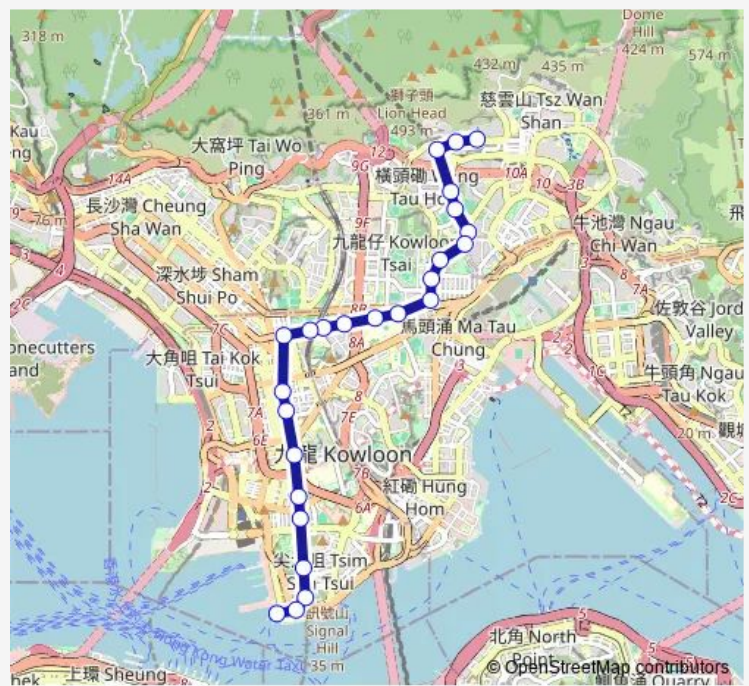

Monday 06:30-23:25

Tuesday 06:30-23:25

Wednesday 06:30-23:25

Thursday 06:30-23:25

Friday 06:30-23:25

Saturday 06:30-23:25

Sunday 06:30-22:25

Route info

Direction: [Ctb] Tsim SHA Tsui (Star Ferry)[Kmb] Star Ferry

Stops: 25

Trip Duration: 0 hour 43 min

1 — Chuk Yuen Estate - Star Ferry

[Ctb] ST. Teresa'S Hospital, Boundary Street[[Kmb+Ctb]
ST. Teresa'S Hospital/
St. Teresa'S Hospital, Bound-
ary Street[[Kmb] ST. Teresa'S Hospital