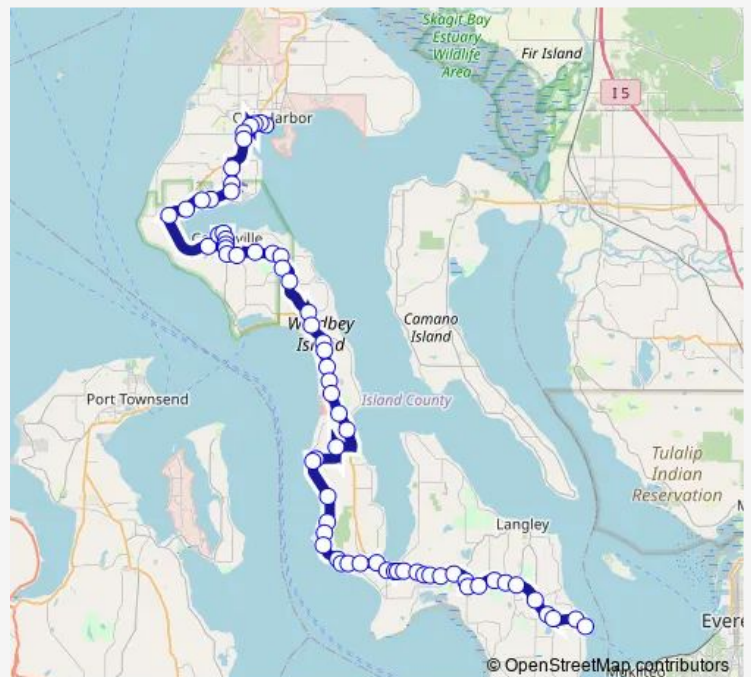

**Bus 1 Clinton / Oak Harbor**

[Go to website](#)

**Direction**  
 Clinton Ferry Terminal — Coupeville Park & Ride  
 45 stops  
[Open route schedule](#)

- Clinton Ferry Terminal
- Clinton Park & Ride at Deer Lake Rd (Northbound)
- Central Ave at Berg Rd
- Humphrey Road Park & Ride
- Humphrey Rd at SR 525
- SR 525 at Dairy Queen
- SR 525 at Cedar Vista Dr (Nb)
- SR 525 at Campbell Rd (Nb)
- Langley Rd at Ken's Korner (Nb)
- Langley Soccer Fields
- Langley Rd at Whidbey Island Winery
- Camano Ave at Langley P&R
- 2nd St at Star Store
- Anthes Ave at Third St
- 6th St at Creekside Terrace
- Camano Ave at South Whidbey Community Center
- Camano Ave at Langley Fair Grounds
- Maxwelton Rd at Castle Park (Northbound)
- South Whidbey High School
- SR 525 at Maxwelton Rd (Nb)
- SR 525 at Coles Rd

**Route schedule**

Clinton Ferry Terminal — Coupeville Park & Ride

Monday	—
Tuesday	—
Wednesday	—
Thursday	—
Friday	—
Saturday	17:45
Sunday	17:45

**Route info**

Direction: Clinton Ferry Terminal  
 Stops: 45  
 Trip Duration: 0 hour 40 min

1 — Clinton / Oak Harbor

SR 525 at Crawford Rd

The Goose at Howard Rd

Bayview P&R

SR 525 at Thompson Rd

SR 525 at Useless Bay

SR 525 at Red Barn

SR 525 at Double Bluff Rd

## Direction

Clinton Ferry Terminal — Coupeville Park & Ride

41 stops

[Open route schedule](#)

Clinton Ferry Terminal

Clinton Park & Ride at Deer Lake Rd (Northbound)

Central Ave at Berg Rd

Humphrey Road Park & Ride