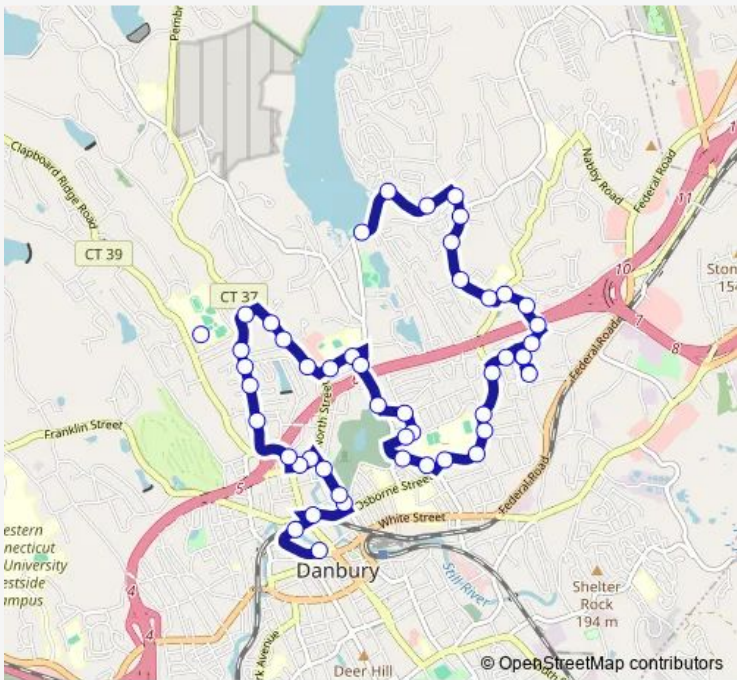

## Bus 1 Route 1 Hospital - Town Park

[Go to website](#)

**Direction**  
 Pulse Point — Town Park - Vehicle Bay (Outbound)  
 48 stops  
[Open route schedule](#)

- Pulse Point
- Kennedy Flats Apartments
- Garamella Blvd and Main St Outbound
- 27 Balmforth Avenue
- 41 Balmforth Avenue
- Balmforth Avenue & Rowan Street
- North Street & Balmforth (Outbound)
- North Street & Thorpe Street
- Main Street at Exit 5
- 13 Golden Hill Road
- 37 Golden Hill Road
- Golden Hill Road & Ezra Road
- 61 Golden Hill Road
- Danbury High School
- 33 Golden Hill Road
- 36 Padanaram Road
- Opposite Brookside Condos
- Burger King Padanaram Road
- Savings Bank of Danbury Hayestown Avenue
- 26 Hayestown Avenue
- Safe Lite Auto

Route schedule  
 Pulse Point — Town Park - Vehicle Bay (Outbound)

Monday	06:05-18:00
Tuesday	06:05-18:00
Wednesday	06:05-18:00
Thursday	06:05-18:00
Friday	06:05-18:00
Saturday	08:00-17:00
Sunday	—

Route info  
 Direction: Pulse Point  
 Stops: 48  
 Trip Duration: 0 hour 30 min

1 — Route 1 Hospital - Town Park **BusMaps**

Tamarack Road & Virginia Avenue Extension

Virginia Avenue & Forest Avenue

Forest Avenue & Hospital Avenue

27 Hospital Avenue

90 Locust Avenue

Western Rehabilitation Care Center

## Route info

Direction: Town Park -Vehicle Bay (Inbound)

Stops: 22

Trip Duration: 0 hour 21 min

1 Bus time schedules and route maps are available in an offline PDF at [busmaps.com](https://busmaps.com). Use the [busmaps.com](https://busmaps.com) website to see live bus times, train schedule or subway schedule, and step-by-step directions for all public transit in Danbury