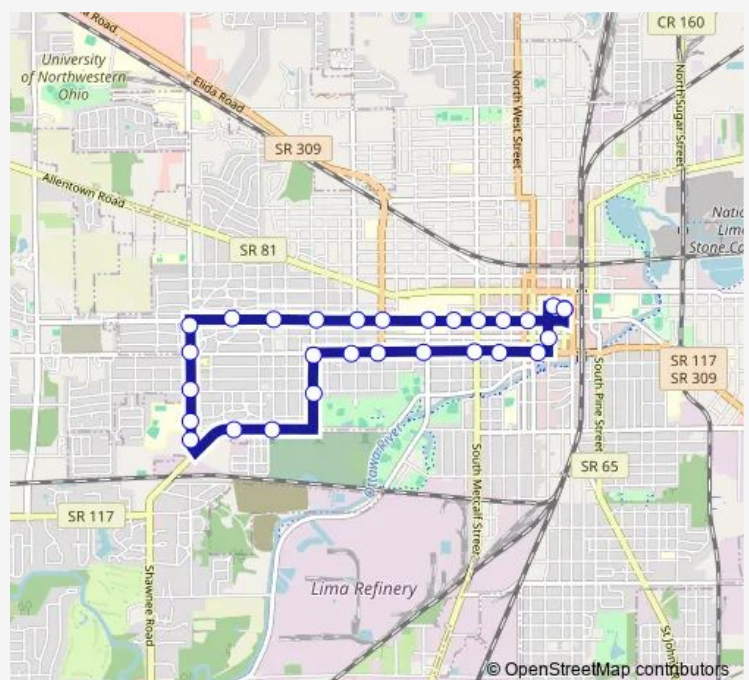

Bus 1 West Market

[Go to website](#)

Direction

Lima Terminal (Union Street) — Lima Terminal (Union Street)

29 stops

[Open route schedule](#)

Lima Terminal (Union Street)

Child Support Shelter

Lakewood and Woodlawn

Woodlawn and Elm

Elm & Cole St.

Route schedule

Lima Terminal (Union Street) — Lima Terminal (Union Street)

Monday 05:20-18:20

Tuesday 05:20-18:20

Wednesday 05:20-18:20

Thursday 05:20-18:20

Friday 05:20-18:20

Saturday 08:20-16:20

Sunday —

Route info

Direction: Lima Terminal (Union Street)

Stops: 29

Trip Duration: 0 hour 22 min

1 — West Market

Elm and Jameson

Elm and Collett

Metcalf and Elm

Mcdonel and Elm

Ymca

Main & Spring St.

Dominion Building