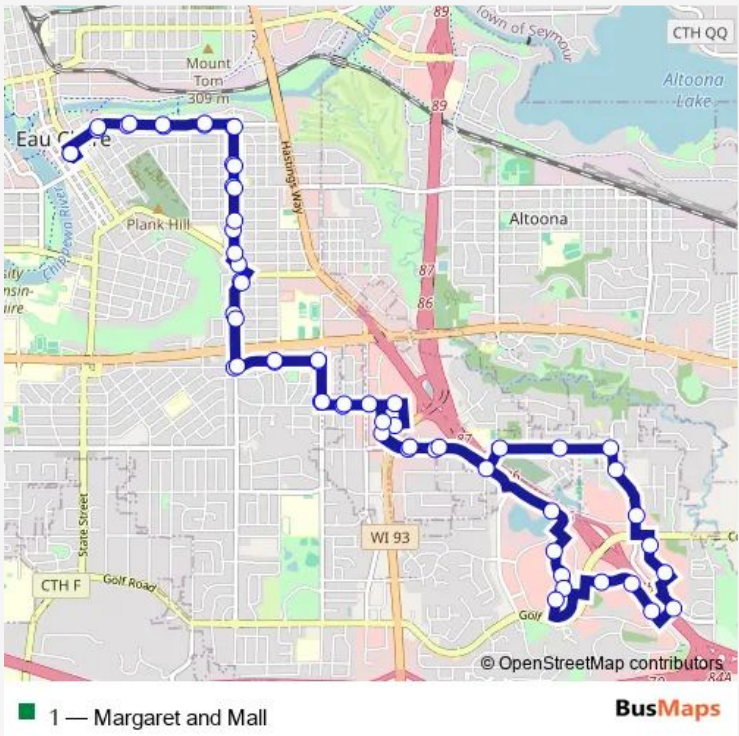

Bus 1 Margaret and Mall

[Go to website](#)

Direction
 Transfer Center — Transfer Center
 60 stops
[Open route schedule](#)

- Transfer Center
- Main and Dodge
- Main and Grove
- Main and Mcgraw
- Main and Our Savior Lutheran Church
- Margaret and Main
- Margaret and Altoona
- Margaret and Highland
- Margaret and Fenwick
- Rudolph and Goff
- Rudolph and Benton
- E. Lexington and Rudolph
- E. Lexington and Keith
- E. Lexington and Fairfax
- Fairfax and Skeels
- Skeels and Blakely
- Festival Foods lot S
- Festival Foods lot N
- Mall Dr and E. Hamilton
- E. Hamilton and Family Dollar
- E. Hamilton and Miller

Route schedule
 Transfer Center — Transfer Center

Monday	08:16-21:16
Tuesday	08:16-21:16
Wednesday	08:16-21:16
Thursday	08:16-21:16
Friday	08:16-21:16
Saturday	08:16-17:16
Sunday	—

Route info
 Direction: Transfer Center
 Stops: 60
 Trip Duration: 0 hour 55 min

Commonwealth and Northern Tap House

Keystone and Gateway

Walmart Shelter

Gateway and Kohls

Gateway and Goodwill Driveway

Gateway and Southridge Ct Se

E. Hamilton and Gateway

E. Hamilton and Horlacher

Margaret and Altoona

Margaret and Main

Main and Our Savior Lutheran Church

Main and Mcgraw

Main and Grove

Main and Dodge

Transfer Center

1 Bus time schedules and route maps are available in an offline PDF at busmaps.com. Use the busmaps.com website to see live bus times, train schedule or subway schedule, and step-by-step directions for all public transit in Eau Claire