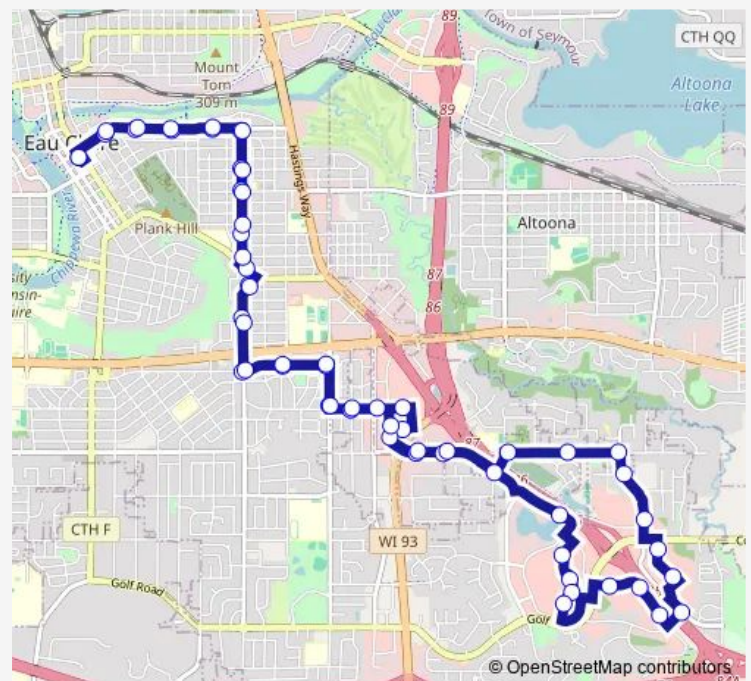

Mall Dr and E. Hamilton

E. Hamilton and Family Dollar

E. Hamilton and Miller

Route schedule

Transfer Center — Transfer Center

Monday 08:16-21:16

Tuesday 08:16-21:16

Wednesday 08:16-21:16

Thursday 08:16-21:16

Friday 08:16-21:16

Saturday 08:16-17:16

Sunday —

Route info

Direction: Transfer Center

Stops: 60

Trip Duration: 0 hour 55 min

Commonwealth and Best Buy

Commonwealth and Northern Tap House

Keystone and Gateway

Walmart Shelter

Gateway and Kohls

Gateway and Goodwill Driveway

Gateway and Southridge Ct Se

E. Hamilton and Gateway

Margaret and Highland

Margaret and Altoona

Margaret and Main

Main and Our Savior Lutheran Church

Main and Mcgraw

Main and Grove

Main and Dodge

Transfer Center