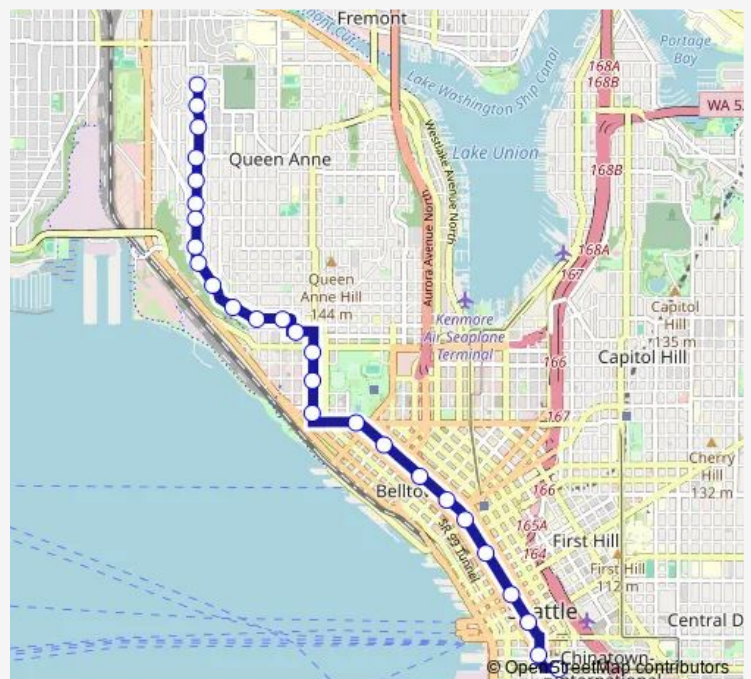

Thursday 05:42-00:23⁺¹

Friday 05:42-00:23⁺¹

Saturday 06:12-00:23⁺¹

Sunday 06:12-00:12⁺¹

Route info

Direction: 10th Ave W & W Armour St

Stops: 27

Trip Duration: 0 hour 26 min

3rd Ave & Pine St

3rd Ave & Union St

3rd Ave & Marion St

3rd Ave & James St

3rd Ave S & S Main St

S Jackson St & 5th Ave S

Direction

S Jackson St & 12th Ave S — 10th Ave W & W Armour St

30 stops

[Open route schedule](#)

S Jackson St & 12th Ave S

S Jackson St & 8th Ave S

S Jackson St & Maynard Ave S

S Jackson St & 5th Ave S

Prefontaine Pl S & Yesler Way

3rd Ave & Columbia St

Thursday 05:02-23:34

Friday 05:02-23:34

Saturday 05:31-23:37

Sunday 05:33-23:31

Route info

Direction: S Jackson St & 12th Ave S

Stops: 30

Trip Duration: 0 hour 29 min