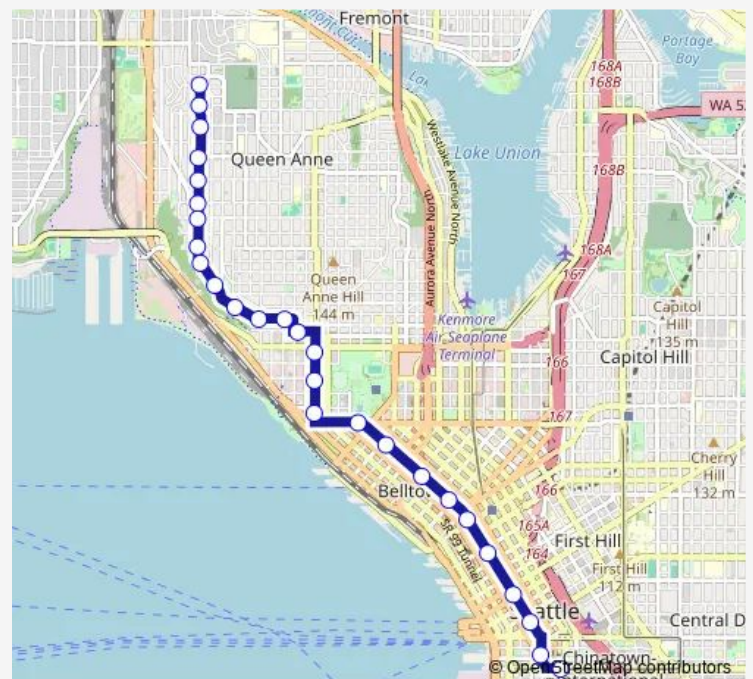

3rd Ave & Virginia St

### Route schedule

10th Ave W & W Armour St — S Jackson St & 5th Ave S

Monday 05:42-00:23<sup>+1</sup>

Tuesday 05:42-00:23<sup>+1</sup>

Wednesday —

Thursday 05:42-00:23<sup>+1</sup>

Friday 05:42-00:23<sup>+1</sup>

### Route info

Direction: 10th Ave W & W Armour St

Stops: 27

Trip Duration: 0 hour 29 min

3rd Ave & Pine St

3rd Ave & Union St

3rd Ave & Marion St

3rd Ave & James St

## Route info

Direction: S Jackson St & 12th Ave S

Stops: 30

Trip Duration: 0 hour 40 min

10th Ave W & W Mcgraw St

10th Ave W & W Halladay St

10th Ave W & W Newell St

9th Ave W & W Armour St