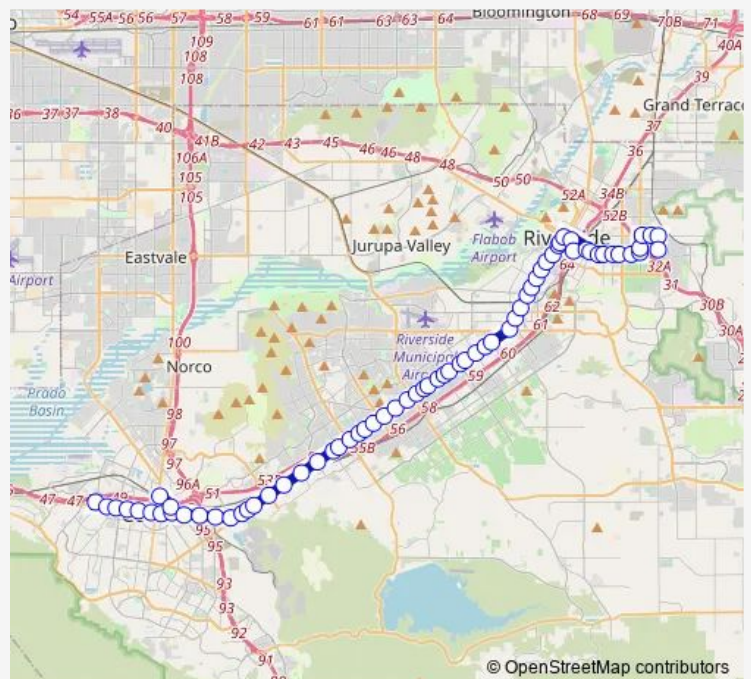

### Route schedule

Smith + 6th — UCR at Bannockburn Village

Monday 03:19-22:06

Tuesday 03:19-22:06

Wednesday 03:19-22:06

Thursday 03:19-22:06

Friday 03:19-22:06

Saturday 05:44-20:46

### Route info

Direction: Smith + 6th

Stops: 68

Trip Duration: 1 hour 45 min

1 — Corona-UC Riverside

Magnolia + Filmore

Magnolia + Golden

Magnolia + La Sierra