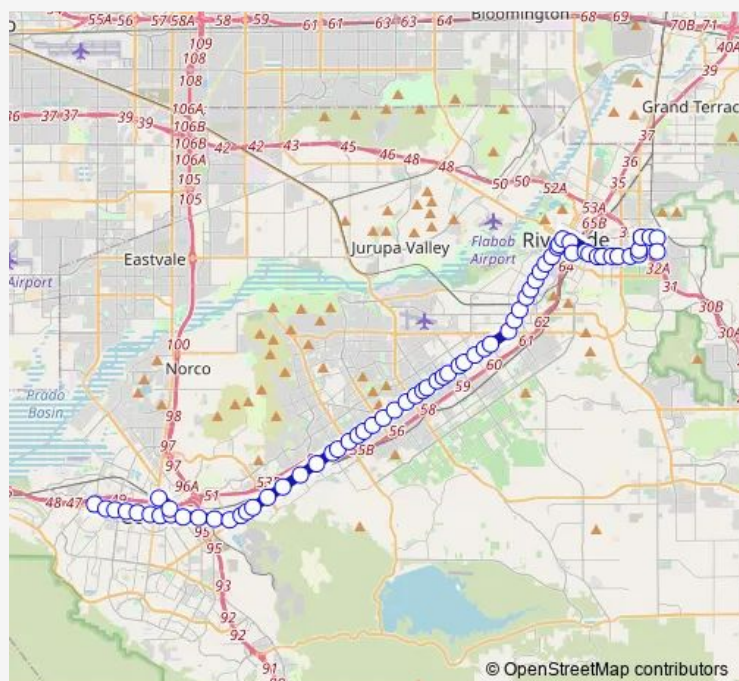

Magnolia + Lincoln

Magnolia + Buchanan

Magnolia + Pierce

Route schedule

Smith + 6th — UCR at Bannockburn Village

Monday 03:19-22:06

Tuesday 03:19-22:06

Wednesday 03:19-22:06

Thursday 03:19-22:06

Friday 03:19-22:06

Saturday 05:44-20:46

Sunday 05:44-20:46

Route info

Direction: Smith + 6th

Stops: 68

Trip Duration: 1 hour 23 min

1 — Corona-UC Riverside

Magnolia + Filmore

Magnolia + Golden

Magnolia + La Sierra

Kaiser Medical Center

Magnolia + Polk

Magnolia + Banbury

Galleria @ Tyler Eb