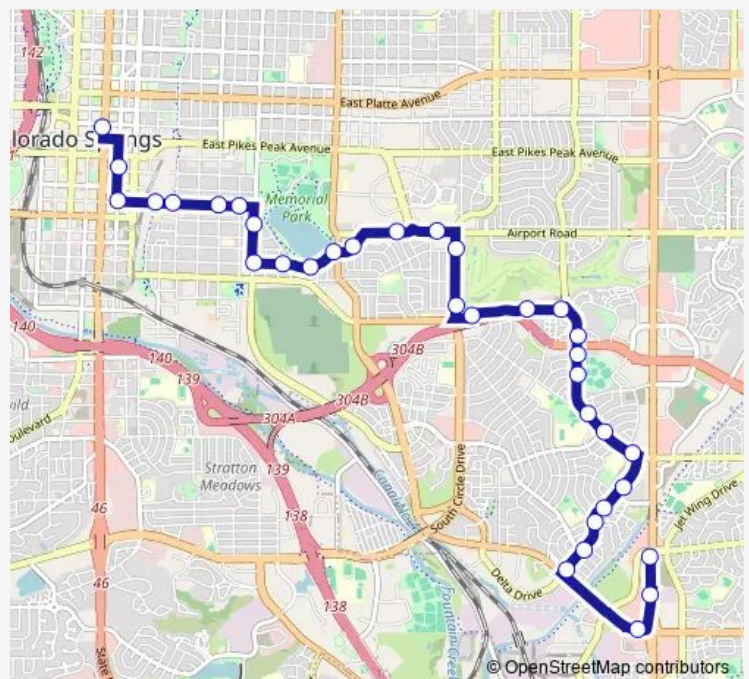

Airport/Yellowstone

### Route schedule

Academy/Astrozon — Terminal

Monday 05:37-21:07

Tuesday 05:37-21:07

Wednesday 05:37-21:07

Thursday 05:37-21:07

Friday 05:37-21:07

Saturday 06:37-20:37

### Route info

Direction: Academy/Astrozon

Stops: 34

Trip Duration: 0 hour 28 min

1 — Hillside - Hancock Plaza

Eastlake/1912 Eastlake

Prospect Lake/Union

Prospect Lake/Meade

Weber/Cucharras

Terminal

**Direction**

Terminal — Academy/Astrozon

28 stops

[Open route schedule](#)

Terminal

Weber/Cucharras