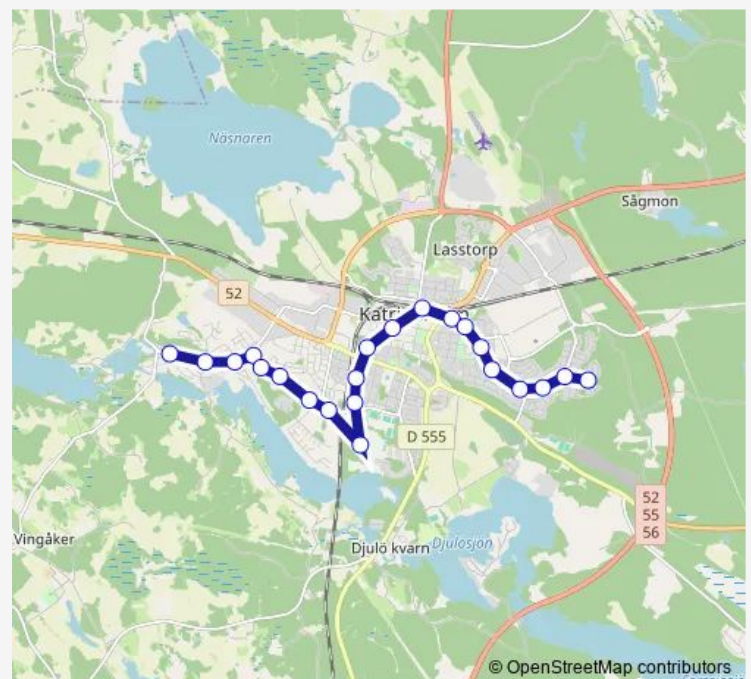

### Route schedule

Katrineholm Rådjursstigen — Katrineholm Laggarhult

Monday 06:26-21:30

Tuesday 06:26-21:30

Wednesday 06:26-21:30

Thursday 06:26-21:30

Friday 06:26-21:30

Saturday 08:56-20:26

### Route info

Direction: Katrineholm Rådjursstigen

Stops: 22

Trip Duration: 0 hour 29 min