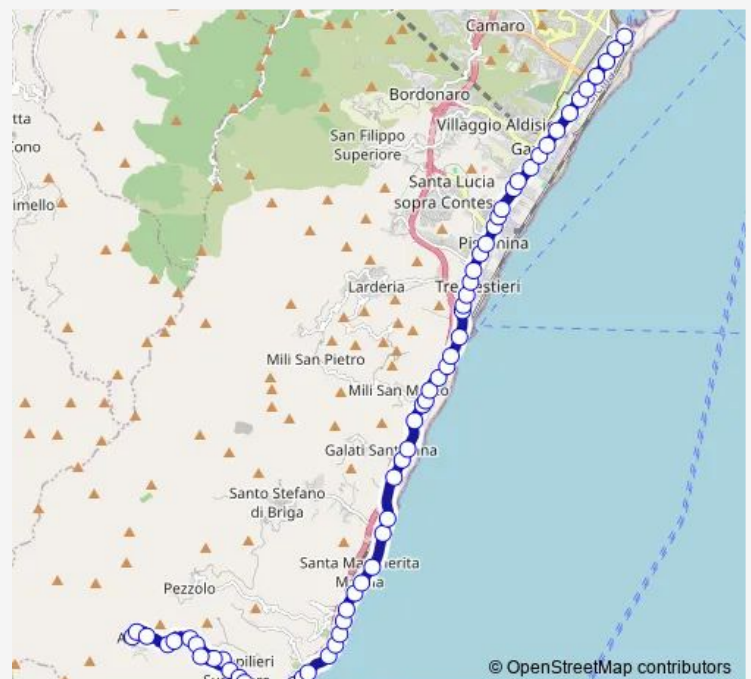

Giampilieri Mar., Ss114 Km 15,000

Giampilieri Mar., Ss114 Km 14,800

Giampilieri Mar., Ss114 Km 14,300

Route schedule

Altolia - Capolinea — P.zza della Repubblica

Monday 06:45-22:35

Tuesday 06:45-22:35

Wednesday 06:45-22:35

Thursday 06:45-22:35

Friday 06:45-22:35

Saturday 06:45-22:35

Sunday —

Route info

Direction: Altolia - Capolinea

Stops: 65

Trip Duration: 0 hour 45 min

1 — Altolia - Zir

Briga Marina, Ss114 Km 14,100

Briga Marina, Ss114 Km 13,900

Briga Marina, Ss114 Km 13,550

Briga Marina, Ss114 Km 13,300

S. Margherita, Ss114 Km 13,000

S. Margherita, Ss114 Km 12,800

S. Margherita, Ss114 Km 12,400