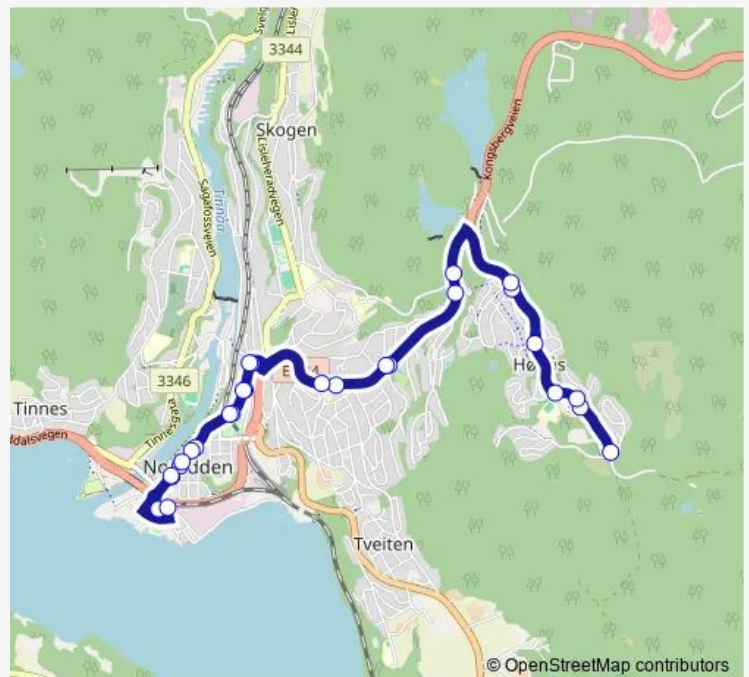

Thursday 06:20-16:55

Friday 06:20-16:55

Saturday 09:55-14:55

Sunday —

Route info

Direction: Notodden skysstasjon

Stops: 27

Trip Duration: 0 hour 25 min