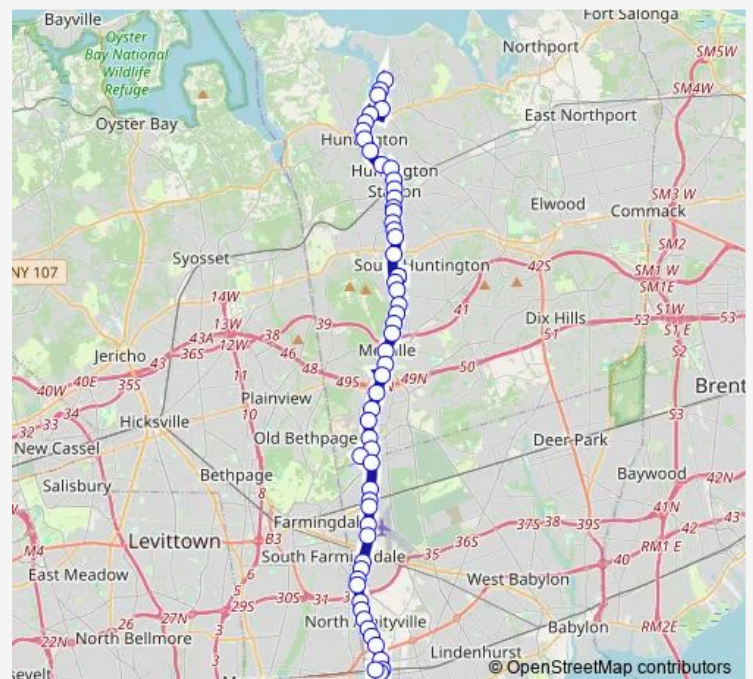

Thursday 05:05-21:05

Friday 05:05-21:05

Saturday 06:05-22:05

Sunday 06:05-19:05

Route info

Direction: Amityville Lirr

Stops: 60

Trip Duration: 1 hour 20 min

1 — Amityville Long Island Railroad Station to Halesite

NYS 110/Ruland Rd

NYS 110/Spagnoli Rd

NYS 110/Duryea Rd

NYS 110/Baylis Rd

NYS 110/S Service Rd (E)

NYS 110/N Service Rd

NYS 110/Pinelawn Rd

NYS 110/Arlington St

Melville Mall

NYS 110/Arrowood Ln

NYS 110/E Lyons St

NYS 110/Amityville Rd

NYS 110/Overhill Rd

NYS 110/Schwab Rd

Huntington Shopping Center

Stops: 60

Trip Duration: 1 hour 21 min

NYS 110/Amityville Rd

NYS 110/Lyons St

NYS 110/Davis St

Melville Mall

NYS 110/Old Country Rd

NYS 110/Sweet Hollow Rd