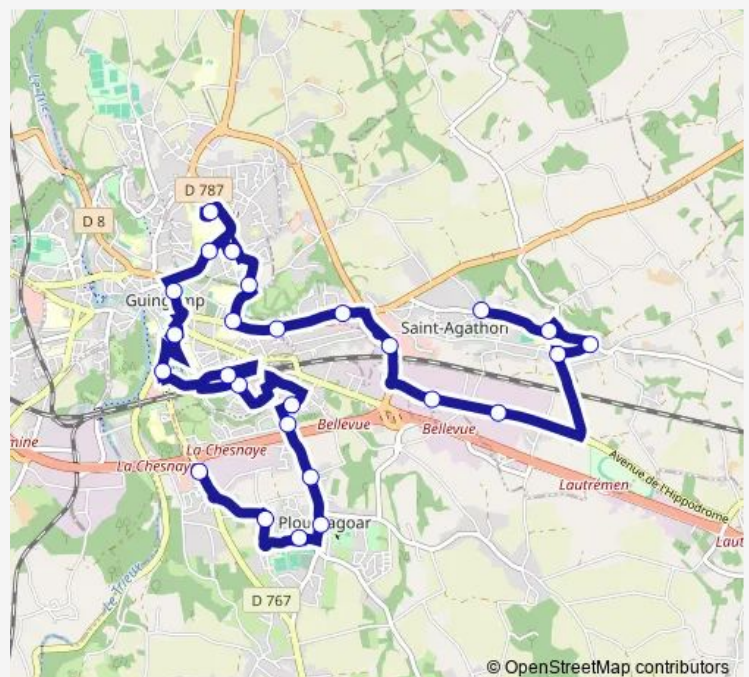

Thursday 07:59-17:57

Friday 07:59-17:57

Saturday 10:53-17:37

Sunday —

Route info

Direction: Kervingleu

Stops: 26

Trip Duration: 0 hour 36 min

1 — Runanvizit - Gare SnCF - Kervingleu

La Pommeraie

Mairie de Ploumagoar

Complexe Sportif R. Guillou

Roglazou

Runanvzit

Direction

Runanvizit — Kervingleu

Salle Omnisport

Nazared

Mairie de Saint-Agathon

Route schedule

Runanvizit — Kervingleu

Monday 07:23-17:21

Tuesday 07:23-17:21

Wednesday 07:23-17:21

Thursday 07:23-17:21

Friday 07:23-17:21

Saturday 09:46-16:36

Sunday —

Route info

Direction: Runanvizit

Stops: 26

Trip Duration: 0 hour 35 min