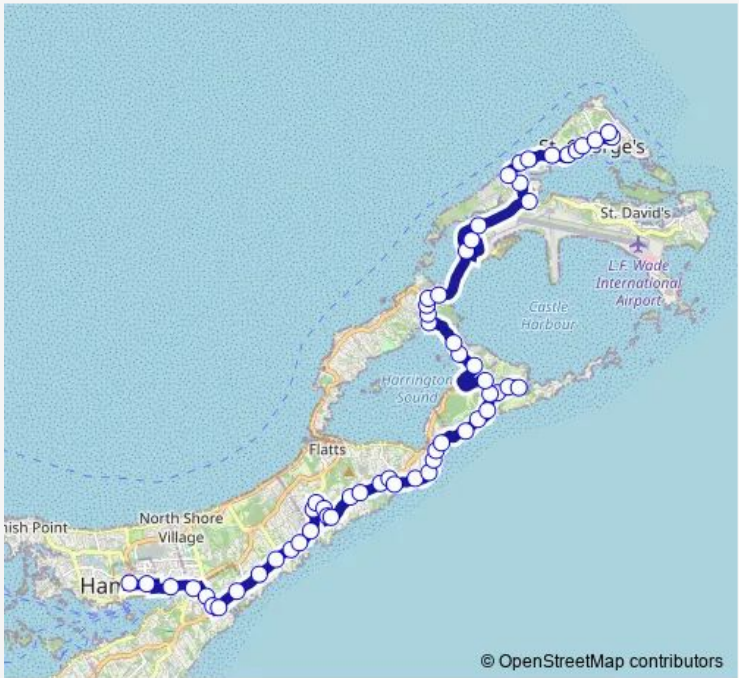

Bus 1 Hamilton to St. George's/Grotto Bay

[Go to website](#)

Direction
 St. George's Bus Depot — Central Bus Terminal
 64 stops
[Open route schedule](#)

- St. George's Bus Depot
- Across from St. Georges Health Department
- Across from Dorothy Crane Nursing Home
- Across from Sommers Garden Park
- Outside of East End Variety Store
- Across from Rose Hill
- Next to Pennos Wharf
- Next to Speakers Drive
- Outside Mullet Bay Park
- Near Rocky Hill Park
- Outside of Rocky Hill Park
- Across from Ferry Reach Road
- Next to Stokes Point Road
- #1 Gate Next to Double Dip Ice Cream
- Across From Airport Kitchen
- Bermuda LF Wade International Airport
- Across From Grotto Bay Hotel
- Bailey's Bay Ice Cream Palour
- Near the Crystal Caves
- Near the Church of Jc
- Near St. John AME Church

Route info
 Direction: St. George's Bus Depot
 Stops: 64
 Trip Duration: 1 hour 0 min

© OpenStreetMap contributors
 1 — Hamilton to St. George's/Grotto Bay **BusMaps**

Near Tom Moore's Tavern

Next to Learnington Caves

Route info

Direction: St. George's Bus Depot

Stops: 56

Trip Duration: 1 hour 0 min

(North) Near South Road

Mid Ocean Club

Next to French House

Next to Long Lane

Saturday 07:45-17:45

Sunday 11:00-17:00

Route info

Direction: Central Bus Terminal

Stops: 59

Trip Duration: 1 hour 5 min

Across from John Smith Bay Park

Near Church Dale Road