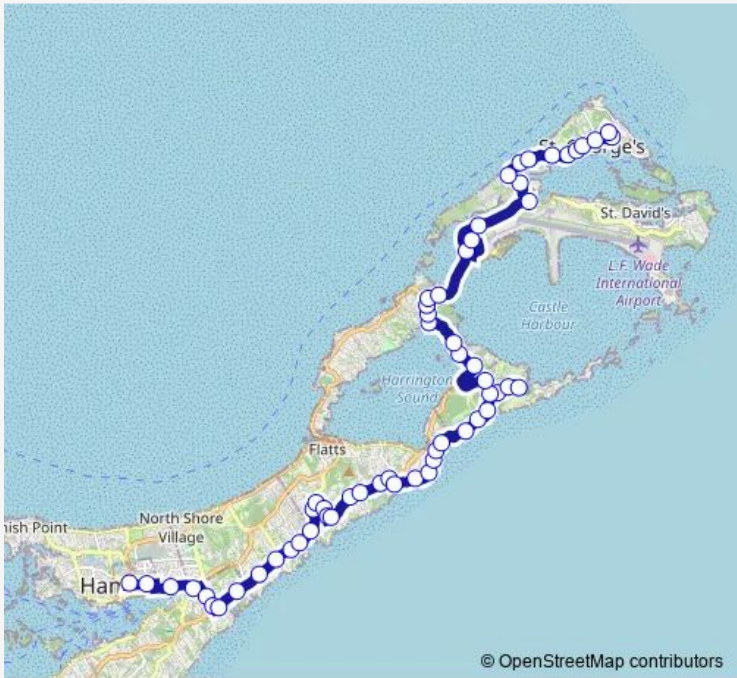

**Bus 1 Hamilton to St. George's/Grotto Bay**

[Go to website](#)

**Direction**  
 St. George's Bus Depot — Central Bus Terminal  
 64 stops  
[Open route schedule](#)

- St. George's Bus Depot
- Across from St. Georges Health Department
- Across from Dorothy Crane Nursing Home
- Across from Sommers Garden Park
- Outside of East End Variety Store
- Across from Rose Hill
- Next to Pennos Wharf
- Next to Speakers Drive
- Outside Mullet Bay Park
- Near Rocky Hill Park
- Outside of Rocky Hill Park
- Across from Ferry Reach Road
- Next to Stokes Point Road
- #1 Gate Next to Double Dip Ice Cream
- Across From Airport Kitchen
- Bermuda LF Wade International Airport
- Across From Grotto Bay Hotel
- Bailey's Bay Ice Cream Palour
- Near the Crystal Caves
- Near the Church of Jc
- Near St. John AME Church

**Route info**  
 Direction: St. George's Bus Depot  
 Stops: 64  
 Trip Duration: 1 hour 0 min

1 — Hamilton to St. George's/Grotto Bay **BusMaps**

Near Tom Moore's Tavern

Next to Learnington Caves

Next to Quarry Road

Across Shark Hole

Next to Paynter's Road

Near Rosewood

(North) Near South Road

Mid Ocean Club

Next to French House

Next to Long Lane

Next to Hexham Drive

## Route info

Direction: Central Bus Terminal

Stops: 59

Trip Duration: 1 hour 5 min

Across from John Smith Bay Park

Near Church Dale Road

Near Hidden Cove Road

Next to #7