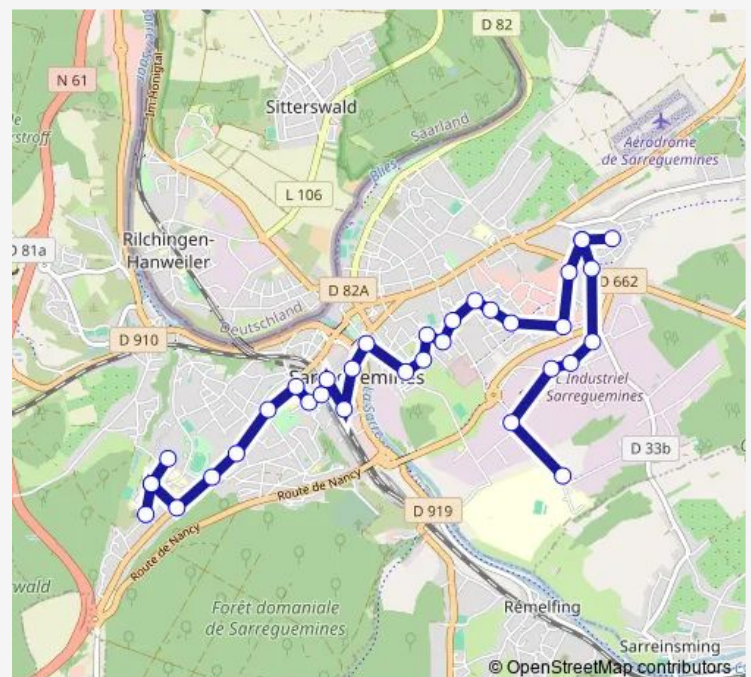

### Route schedule

Palatinat — Mésange

Monday 12:57

Tuesday 12:57

Wednesday 12:57

Thursday 12:57

Friday 12:57

Saturday 12:57

### Route info

Direction: Palatinat

Stops: 24

Trip Duration: 0 hour 28 min

1 — Hôpital - Palatinat - Beausoleil

BusMaps

Merles

Hirondelles