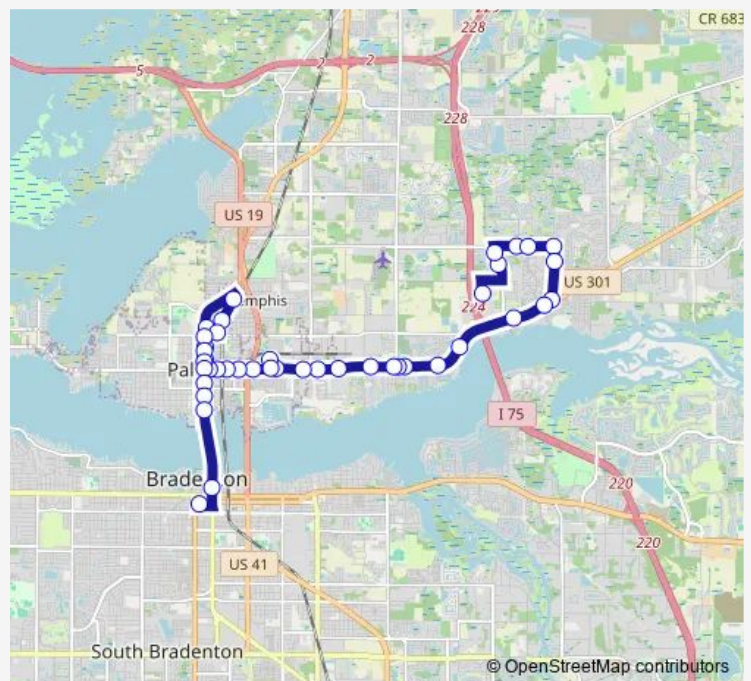

## Bus 1 Palmetto/Ellenton

[Go to website](#)

**Direction**  
 Ellenton Outlet Mall — 13th St W/6th Ave W (Downtown Station)  
 42 stops  
[Open route schedule](#)

- Ellenton Outlet Mall
- 60th Ave E/32nd St E
- 60th Ave E/35th Ln E
- Mendoza Rd/64th Ave E
- Mendoza Rd/Ridgewood Blvd
- Mendoza Rd/72nd Ave E (Victory Rd)
- Victory Rd/71st Ave E
- Victory Rd/US 301 N
- US 301/Ridgewood Blvd
- US 301/60th Ave E
- US 301 N / 51st Ave E
- US 301 N/45th Ave E
- US 301/Central Ave (Gamble Plant)
- US 301/36th Ave E
- US 301/Palm Ave
- US 301/Gary Ave
- US 301/24th Ave E
- US 301/19th Ave E
- US 301/Canal Rd
- US 301/9th Ave E
- Hasko Rd/Walmart Palmetto

### Route schedule

Ellenton Outlet Mall — 13th St W/6th Ave W (Downtown Station)

Monday	05:25-19:20
Tuesday	05:25-19:20
Wednesday	05:25-19:20
Thursday	05:25-19:20
Friday	05:25-19:20
Saturday	05:25-19:20
Sunday	—

### Route info

Direction: Ellenton Outlet Mall  
 Stops: 42  
 Trip Duration: 0 hour 54 min

1 — Palmetto/Ellenton

Hasko Rd/ US 301

U.S. 301/U.S. 41 Ramp

10th St/2nd Ave W

10th St/4th Ave W

10th St/5th Ave Dr W

10th St W/7th Ave W

8th Ave W/11th St Dr W

8th Ave W/14th St W

Palmetto Station

Bayshore Rd/25th St W

Bayshore Rd/20th St W

Bayshore Rd/17th St W

8th Ave W/16th St W