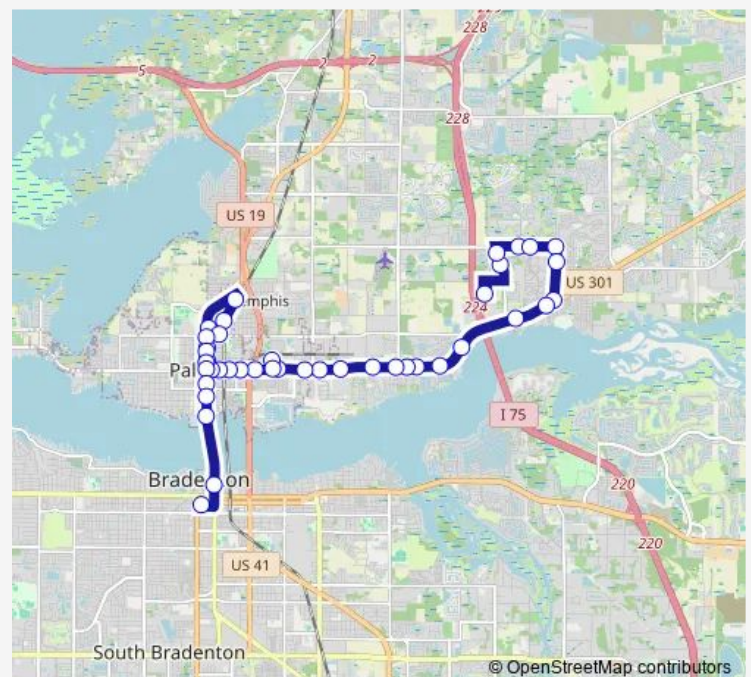

60th AVE E/35th LN E

Mendoza RD/64th AVE E

Mendoza RD/Ridgewood Blvd

Mendoza RD/72nd AVE E (Victory Road)

Victory RD/71st AVE E

Victory RD/US 301 N

US 301/Ridgewood Blvd

US 301/60th AVE E

US 301/Canal Rd

US 301/9TH AVE E

Hasko RD/Walmart Palmetto

Route schedule

Ellenton Outlet Mall — Downtown Station

Monday 05:28-19:20

Tuesday 05:28-19:20

Wednesday 05:28-19:20

Thursday 05:28-19:20

Friday 05:28-19:20

Saturday 05:28-19:20

Sunday —

Route info

Direction: Ellenton Outlet Mall

Stops: 42

Trip Duration: 0 hour 54 min

1 — 1 Palmetto/Ellenton

Hasko RD/US 301

US 301/US 41 Ramp

10th ST W/2ND AVE W

10th ST W/4TH AVE W

10th ST W/5TH AVE DR W

10th ST W/7TH AVE Wb

8TH AVE W/11th ST DR W