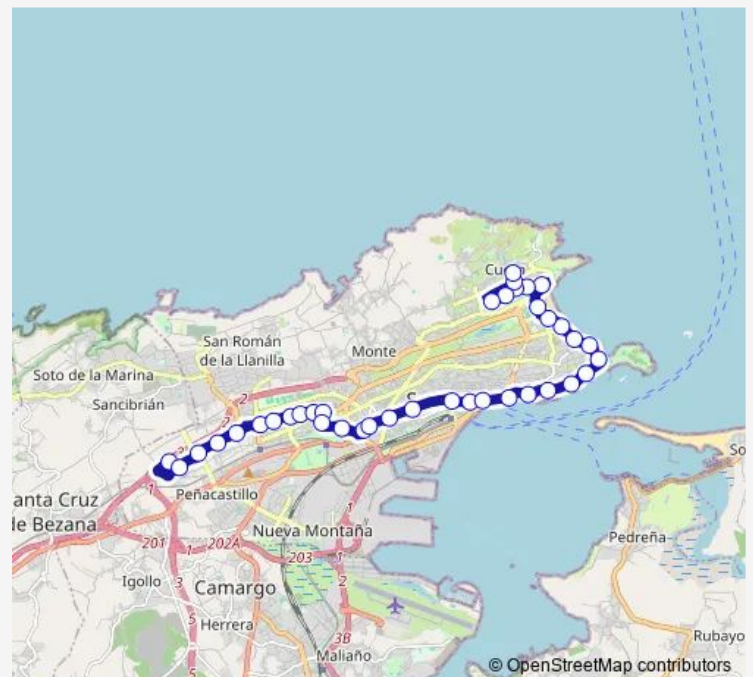

Thursday 07:24-22:59

Friday 07:24-22:59

Saturday 07:24-22:59

Sunday 07:24-22:59

Route info

Direction: Jose Maria Gonzalez Trevilla 14

Stops: 39

Trip Duration: 0 hour 50 min

Sunday —

Route info

Direction: Jose Maria Gonzalez Trevilla 14

Stops: 40

Trip Duration: 0 hour 56 min

Avenida DE Valdecilla

Intercambiador Avenida Valdecilla

Torres Quevedo 22