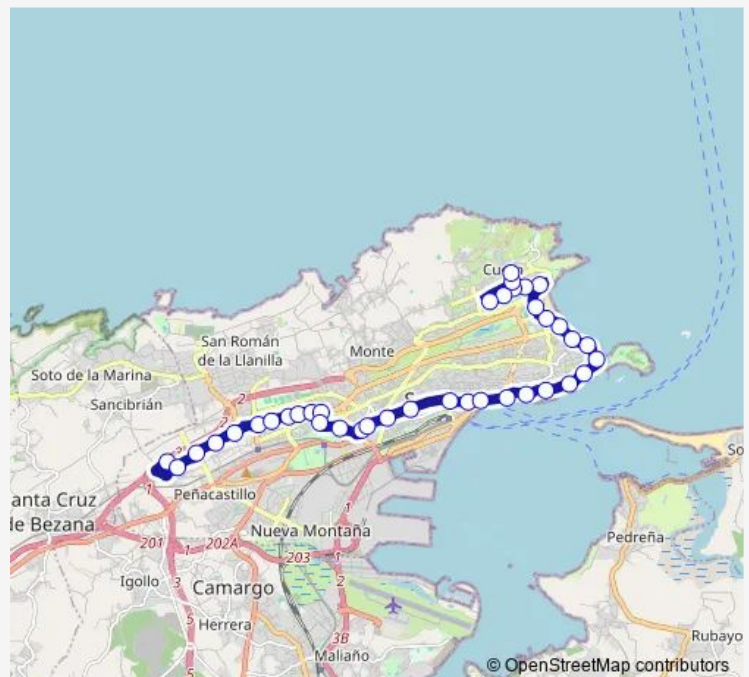

Thursday 07:24-22:59

Friday 07:24-22:59

Saturday 07:24-22:59

Sunday 07:24-22:59

Route info

Direction: Jose Maria Gonzalez Trevilla 14

Stops: 39

Trip Duration: 0 hour 50 min

Sunday —

Route info

Direction: Jose Maria Gonzalez Trevilla 14

Stops: 40

Trip Duration: 0 hour 51 min

Avenida DE Valdecilla

Intercambiador Avenida Valdecilla

Torres Quevedo 22