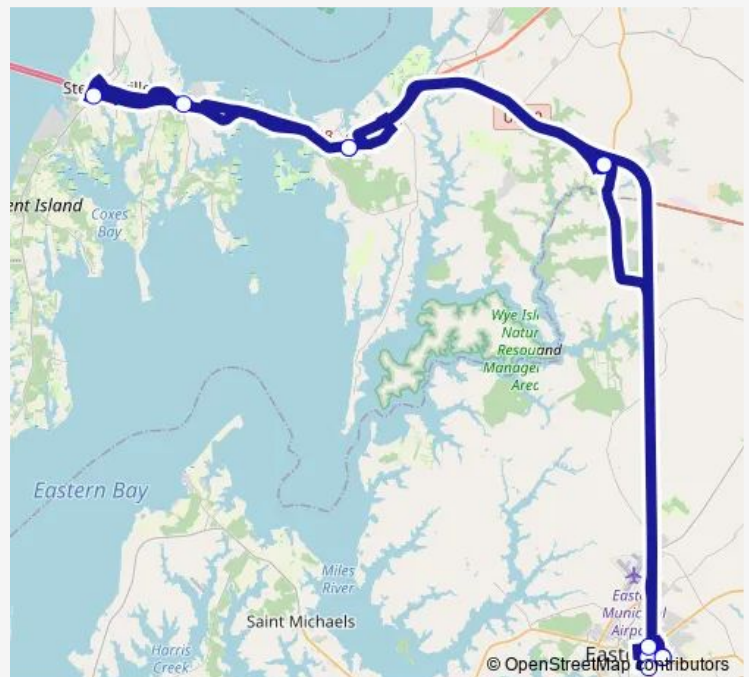

Kent Towne Dollar Tree (Chester)

Route schedule

Grasonville Senior Center — Kent Towne Dollar Tree (Chester)

Monday	14:07
Tuesday	14:07
Wednesday	14:07
Thursday	14:07
Friday	14:07
Saturday	—
Sunday	—

Route info

Direction: Grasonville Senior Center

Stops: 11

Trip Duration: 2 hour 15 min

1 — Kent Island & Grasonville to Easton

Direction

Stevensville Park & Ride — Grasonville Senior Center

10 stops

[Open route schedule](#)

Tuesday 06:45

Wednesday 06:45

Thursday 06:45

Friday 06:45

Saturday —

Sunday —

Route info

Direction: Kramer Center Centreville

Wednesday 10:40

Thursday 10:40

Friday 10:40

Saturday —

Sunday —

Route info

Direction: Kramer Center Centreville

Stops: 14