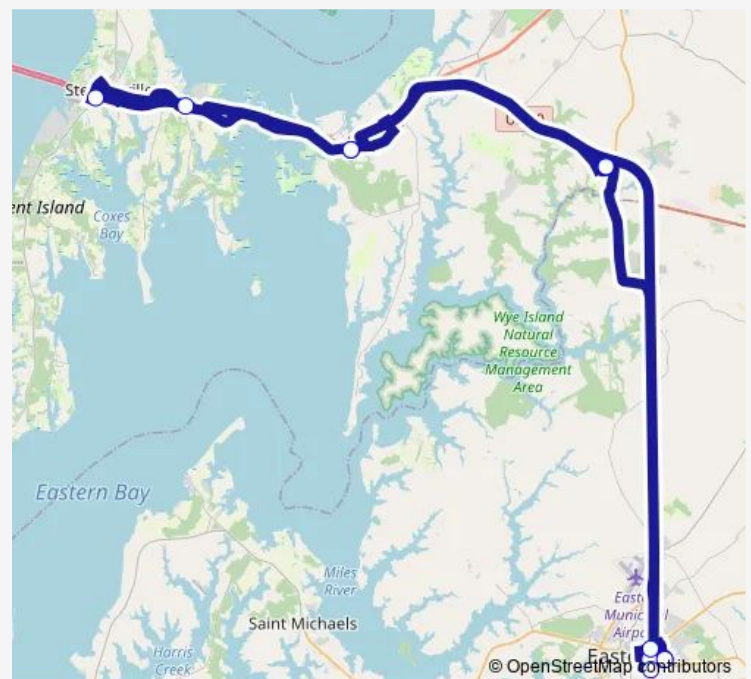

Saturday —

Sunday —

Route info

Direction: Grasonville Senior Center

Stops: 11

Trip Duration: 2 hour 15 min

Direction

Stevensville Park & Ride — Grasonville Senior Center

10 stops

[Open route schedule](#)

Stevensville Park & Ride

Kent Towne Dollar Tree (Chester)

Grasonville Senior Center

Chesapeake College

Country School Easton

Auto Zone Easton

Trip Duration: 1 hour 51 min

Direction

Kramer Center Centreville — Kramer Center Centreville

18 stops

[Open route schedule](#)

Kramer Center Centreville

Acme Centreville

Tilghman Terrace

Monday 10:40

Tuesday 10:40

Wednesday 10:40

Thursday 10:40

Friday 10:40

Saturday —

Sunday —

Route info